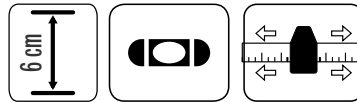

The Ultimate Layout and Marking Tool

Inch	20	24	30	32	36	40	48
cm	50	60	75	80	90	100	120

FEATURES

- Patented Set & Match[®] Ruler
- 2 cylindrical slide & lock vials:
 - Horizontal
 - Vertical
- Non-slip foam backing
- Hanging hole