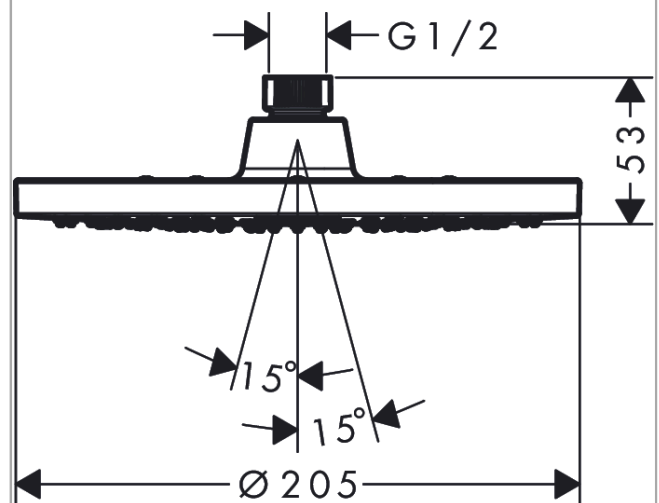

Vernis Blend

Overhead shower 200 1jet

Surfaces: **Chrome** Article Number: **26271000**

Description

product features

- shower head size: 205 mm
- spray type: Rain
- ball-joint: overhead shower angle adjustable
- material spray disc: plastic
- maximum flow rate at 3 bar: 12,4 l/min
- function from: 5,2 l/min
- minimum flow pressure: 1 bar
- overhead shower removable for cleaning
- installation: ceiling or wall
- connection thread G ½
- connection dimension: DN15
- suitable for continuous flow water heaters

Technology

Certificates

Product image

Scale drawing

Flowchart

The consumption was measured in combination with the appropriate fittings (thermostat/mixer/ in-wall valve) to reflect actual application in practice.