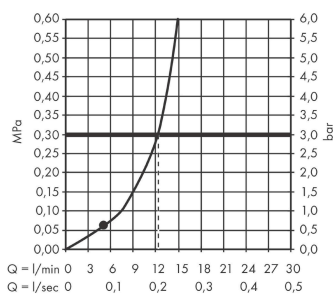

Vernis Blend

Overhead shower 200 1jet

Surfaces: **Chrome** Article Number: **26271000**

Description

product features

- shower head size: 205 mm
- spray type: Rain
- ball-joint: overhead shower angle adjustable
- material spray disc: plastic
- maximum flow rate at 3 bar: 12,4 l/min
- function from: 5,2 l/min
- minimum flow pressure: 1 bar
- overhead shower removable for cleaning
- installation: ceiling or wall
- connection thread G ½
- connection dimension: DN15
- suitable for continuous flow water heaters

Technology

Certificates

Product image

Scale drawing

Flowchart

The consumption was measured in combination with the appropriate fittings (thermostat/mixer/ in-wall valve) to reflect actual application in practice.