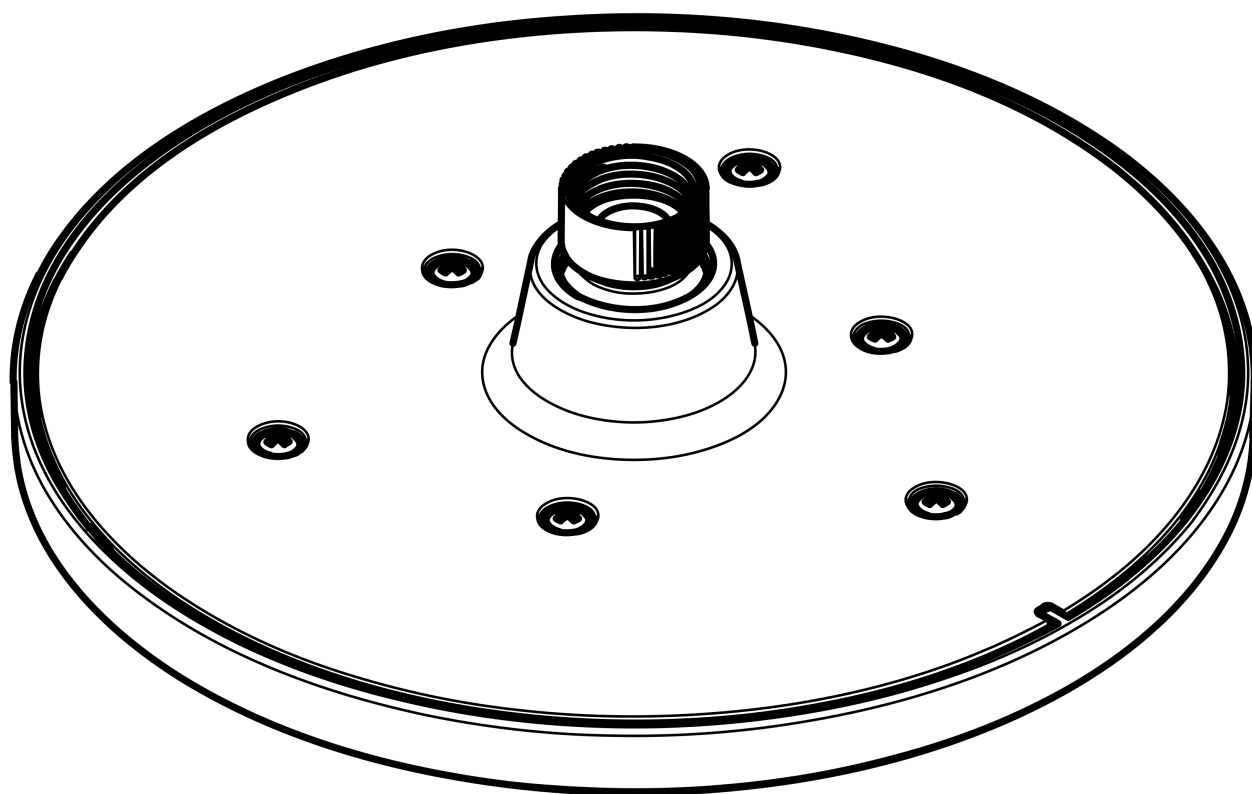

Vernis Blend

Overhead shower 200 1jet

Surfaces: **Chrome** Article Number: **26271000**

Description

product features

- shower head size: 205 mm
- spray type: Rain
- ball-joint: overhead shower angle adjustable
- material spray disc: plastic
- maximum flow rate at 3 bar: 12,4 l/min
- function from: 5,2 l/min
- minimum flow pressure: 1 bar
- overhead shower removable for cleaning
- installation: ceiling or wall
- connection thread G ½
- connection dimension: DN15
- suitable for continuous flow water heaters

Technology

Certificates

Product image

Scale drawing

Flowchart

The consumption was measured in combination with the appropriate fittings (thermostat/mixer/ in-wall valve) to reflect actual application in practice.

Vernis Blend**Overhead shower 200 1jet**Surfaces: **Chrome** Article Number: **26271000****Exploded Drawing**

Year of production: >04/21

Vernis Blend
Overhead shower 200 1jet
 Surfaces: **Chrome** Article Number: **26271000**