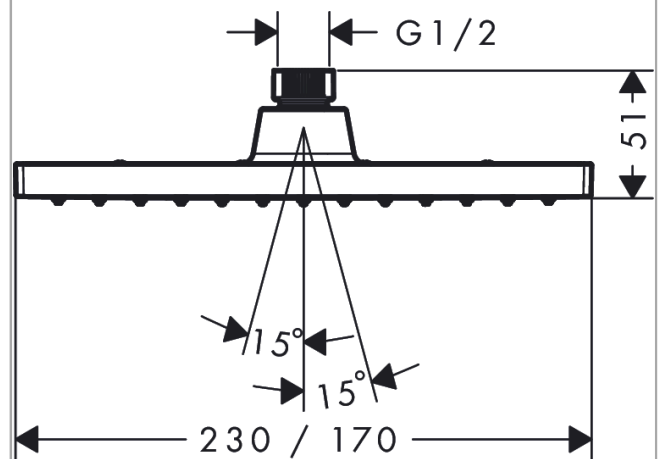

Vernis Shape

Overhead shower 230 1jet

Surfaces: **Chrome** Article Number: **26281000**

Description

product features

- shower head size: 230 x 170 mm
- spray type: Rain
- ball-joint: overhead shower angle adjustable
- material spray disc: plastic
- maximum flow rate at 3 bar: 12,4 l/min
- function from: 5,2 l/min
- minimum flow pressure: 1 bar
- overhead shower removable for cleaning
- installation: ceiling or wall
- connection thread G ½
- connection dimension: DN15
- suitable for continuous flow water heaters

Technology

Certificates

Product image

Scale drawing

Flowchart

The consumption was measured in combination with the appropriate fittings (thermostat/mixer/ in-wall valve) to reflect actual application in practice.