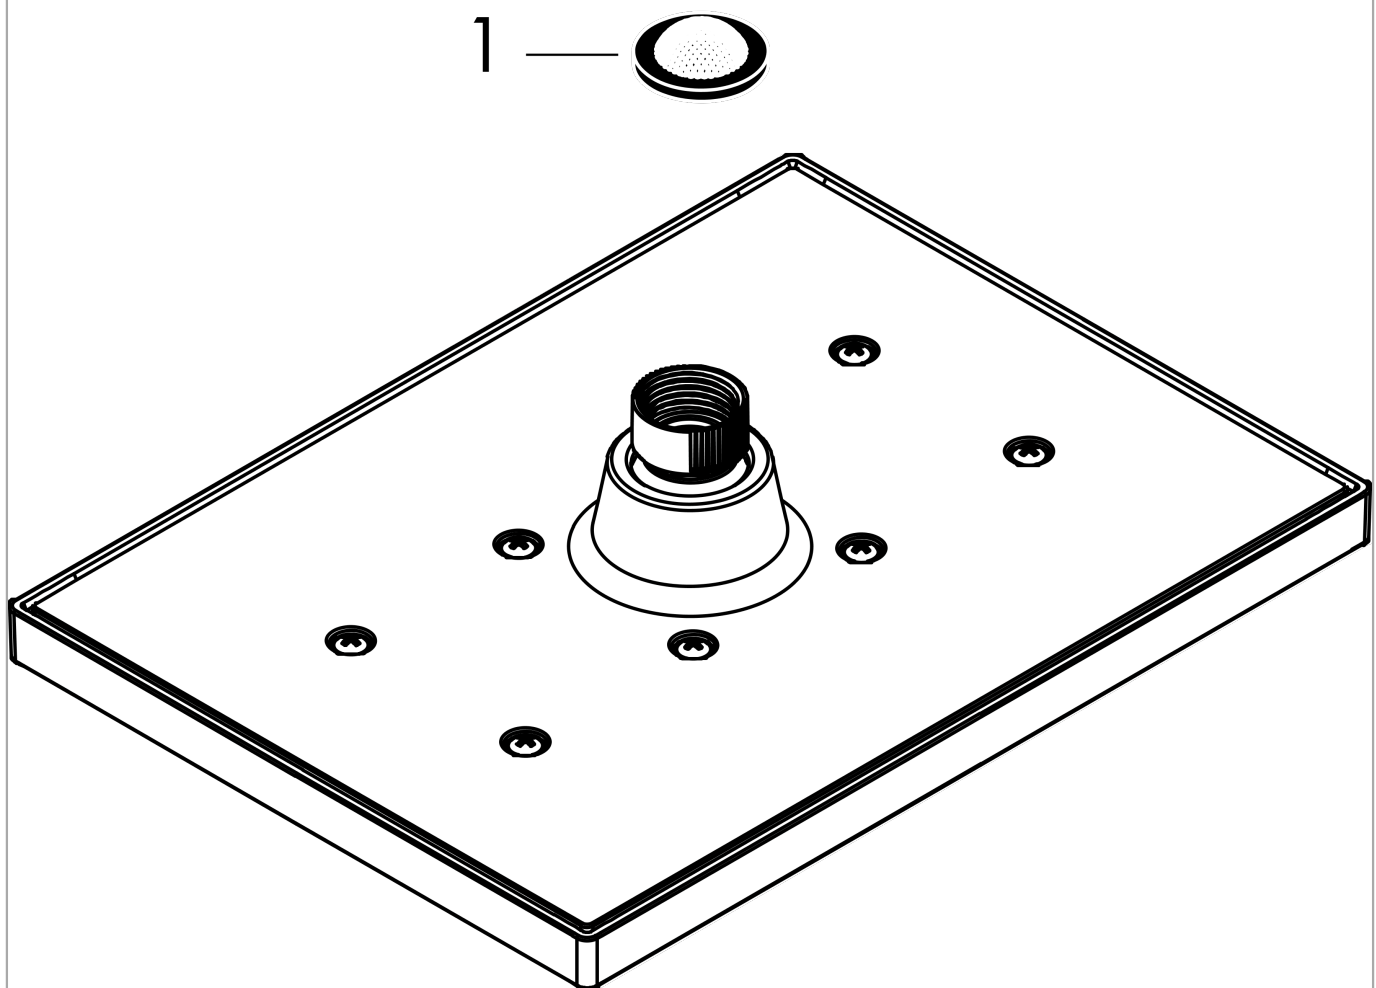

Vernis Shape
Overhead shower 230 1jet
Surfaces: **Chrome** Article Number: **26281000**

Exploded Drawing

Year of production: >04/21