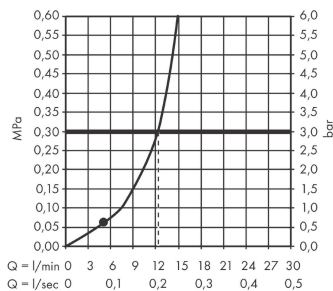

Vernis Shape

Overhead shower 230 1jet

Surfaces: **Chrome** Article Number: **26281000**

Description

product features

- shower head size: 230 x 170 mm
- spray type: Rain
- ball-joint: overhead shower angle adjustable
- material spray disc: plastic
- maximum flow rate at 3 bar: 12,4 l/min
- function from: 5,2 l/min
- minimum flow pressure: 1 bar
- overhead shower removable for cleaning
- installation: ceiling or wall
- connection thread G ½
- connection dimension: DN15
- suitable for continuous flow water heaters

Technology

Certificates

Product image

Scale drawing

Flowchart

The consumption was measured in combination with the appropriate fittings (thermostat/mixer/ in-wall valve) to reflect actual application in practice.