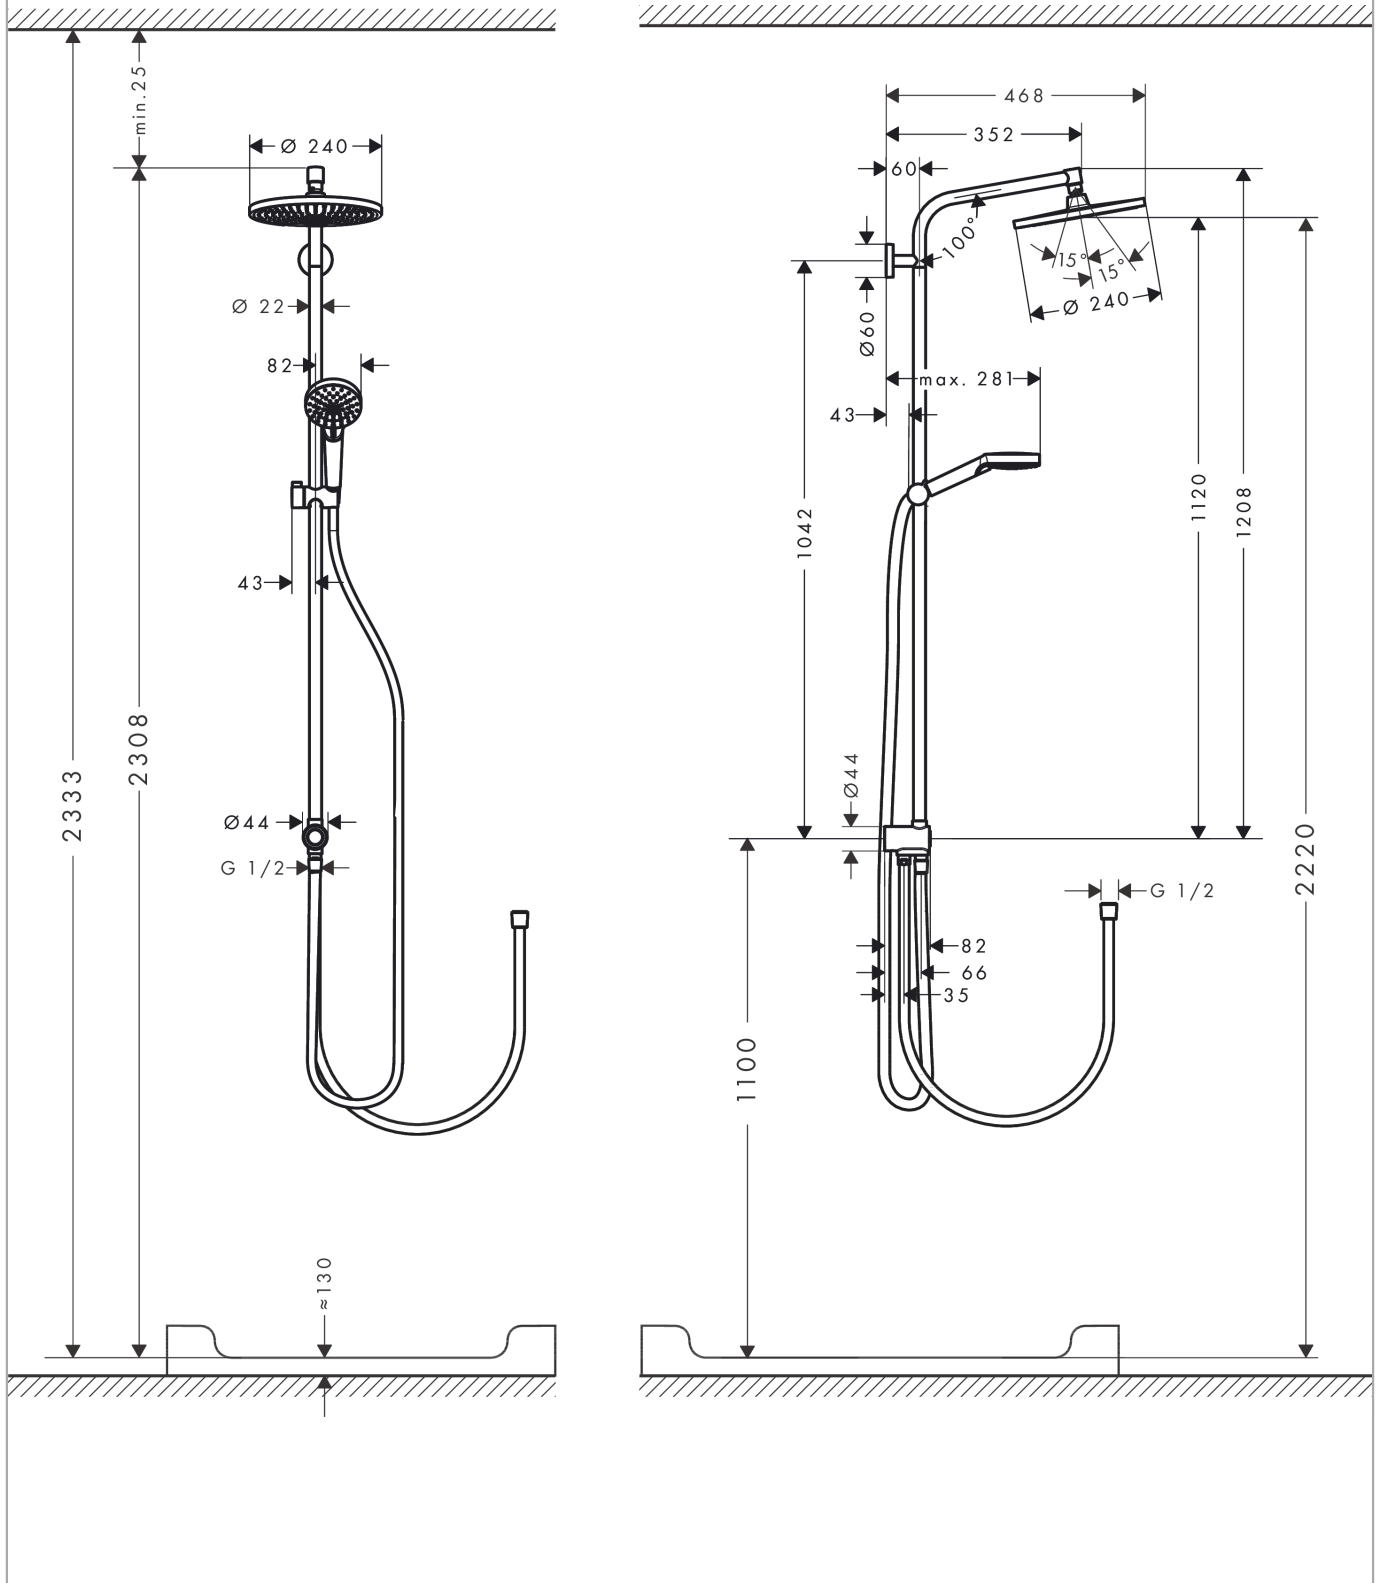

### product features

- consists of: overhead shower, hand shower, shower bar, hand shower holder, shower hose
- overhead shower Crometta S 240
- shower head size overhead shower: 240 mm
- spray type overhead shower: Rain
- spray disc surface: chrome
- ball-joint: overhead shower angle adjustable
- spray type hand shower: Rain, IntenseRain
- hand shower holder inclination angle can be adjusted by 45°
- maximum flow rate at 3 bar: 9 l/min
- flow rate Rain spray (at 3 bar): 9 l/min
- minimum flow pressure: 1 bar
- mounting type: exposed installation
- pipe can be shortened in height
- shower bar diameter: 22 mm
- height-adjustable hand shower holder
- shower arm length: 350 mm
- water connection: Isiflex shower hose 80 cm
- connection dimension: DN15
- connection thread G ½
- suitable for continuous flow water heaters with an output of 18 kW
- min. operating pressure: 1 bar
- max. operating pressure: 10 bar

## Scale drawing

**Crometta S**  
**Showerpipe 240 1jet EcoSmart 9 l/min Reno**  
 Surfaces: **Chrome** Article Number: **27270000**

**Flowchart**

The consumption was measured in combination with the appropriate fittings (thermostat/mixer/in-wall valve) to reflect actual application in practice.

**Crometta S**  
**Showerpipe 240 1jet EcoSmart 9 l/min Reno**  
 Surfaces: **Chrome** Article Number: **27270000**

Installation examples

**Crometta S**  
**Showerpipe 240 1jet EcoSmart 9 l/min Reno**  
 Surfaces: **Chrome** Article Number: **27270000**

**Exploded Drawing**

Year of production: >04/16