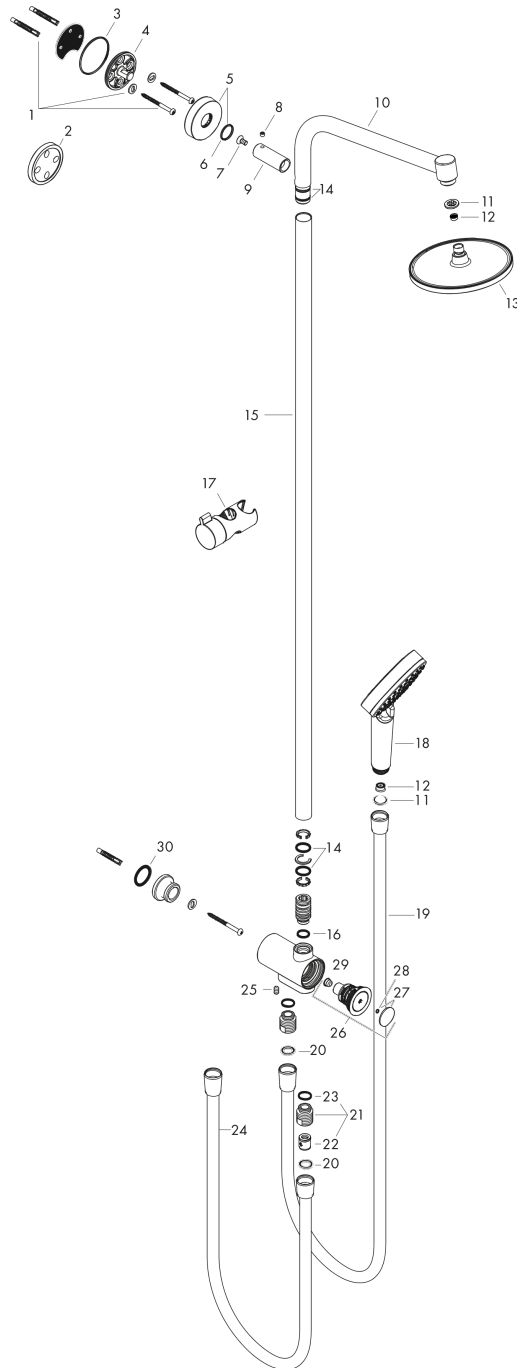

### product features

- consists of: overhead shower, hand shower, shower bar, hand shower holder, shower hose
- overhead shower Crometta S 240
- shower head size overhead shower: 240 mm
- spray type overhead shower: Rain
- spray disc surface: chrome
- ball-joint: overhead shower angle adjustable
- spray type hand shower: Rain, IntenseRain
- hand shower holder inclination angle can be adjusted by 45°
- maximum flow rate at 3 bar: 9 l/min
- flow rate Rain spray (at 3 bar): 9 l/min
- minimum flow pressure: 1 bar
- mounting type: exposed installation
- pipe can be shortened in height
- shower bar diameter: 22 mm
- height-adjustable hand shower holder
- shower arm length: 350 mm
- water connection: Isiflex shower hose 80 cm
- connection dimension: DN15
- connection thread G ½
- suitable for continuous flow water heaters with an output of 18 kW
- min. operating pressure: 1 bar
- max. operating pressure: 10 bar

## Scale drawing

**Crometta S**  
**Showerpipe 240 1jet EcoSmart 9 l/min Reno**  
 Surfaces: **Chrome** Article Number: **27270000**

**Flowchart**

The consumption was measured in combination with the appropriate fittings (thermostat/mixer/in-wall valve) to reflect actual application in practice.

**Crometta S**  
**Showerpipe 240 1jet EcoSmart 9 l/min Reno**  
 Surfaces: **Chrome** Article Number: **27270000**

Installation examples

**Crometta S**  
**Showerpipe 240 1jet EcoSmart 9 l/min Reno**  
 Surfaces: **Chrome** Article Number: **27270000**

**Exploded Drawing**

Year of production: >04/16