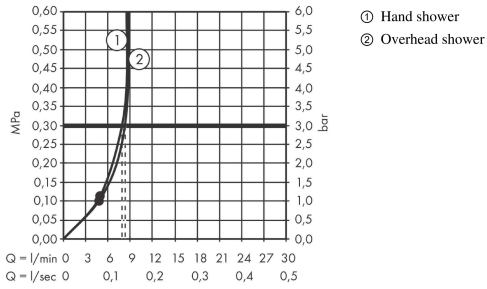

Crometta S
Showerpipe 240 1jet EcoSmart 9 l/min Reno
Surfaces: **Chrome** Article Number: **27270000**

Flowchart

The consumption was measured in combination with the appropriate fittings (thermostat/mixer/in-wall valve) to reflect actual application in practice.