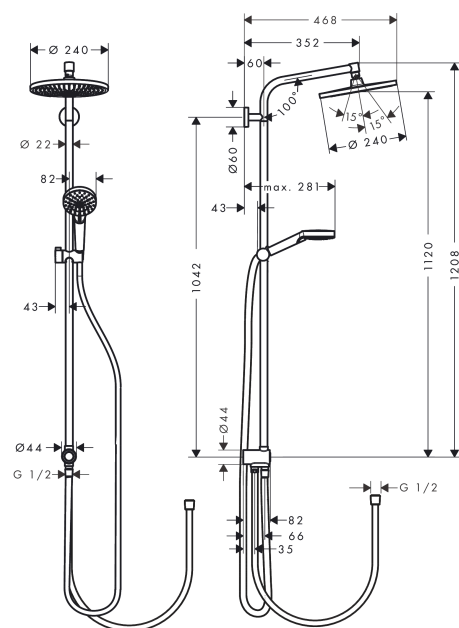

### product features

- consists of: overhead shower, hand shower, shower bar, hand shower holder, shower hose
- overhead shower Crometta S 240
- shower head size overhead shower: 240 mm
- spray type overhead shower: Rain
- spray disc surface: chrome
- ball-joint: overhead shower angle adjustable
- spray type hand shower: Rain, IntenseRain
- hand shower holder inclination angle can be adjusted by 45°
- maximum flow rate at 3 bar: 9 l/min
- flow rate Rain spray (at 3 bar): 9 l/min
- minimum flow pressure: 1 bar
- mounting type: exposed installation
- pipe can be shortened in height
- shower bar diameter: 22 mm
- height-adjustable hand shower holder
- shower arm length: 350 mm
- water connection: Isiflex shower hose 80 cm
- connection dimension: DN15
- connection thread G ½
- suitable for continuous flow water heaters with an output of 18 kW
- min. operating pressure: 1 bar
- max. operating pressure: 10 bar

## Scale drawing

**Crometta S**  
**Showerpipe 240 1jet EcoSmart 9 l/min Reno**  
 Surfaces: **Chrome** Article Number: **27270000**

**Flowchart**

The consumption was measured in combination with the appropriate fittings (thermostat/mixer/in-wall valve) to reflect actual application in practice.