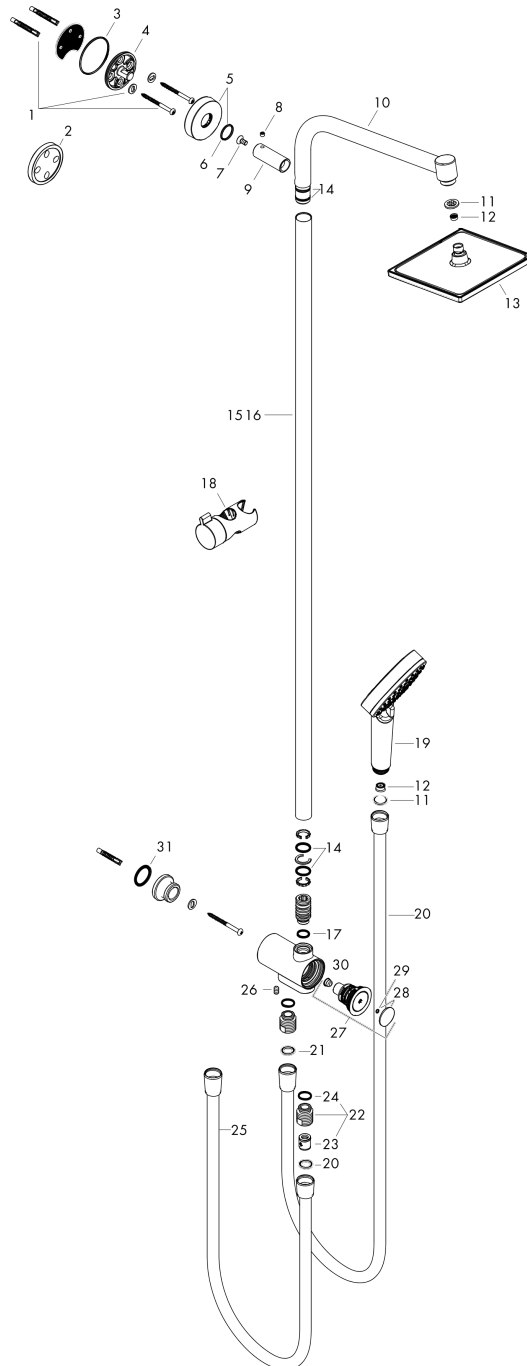

Crometta E
Showerpipe 240 1jet EcoSmart 9 l/min Reno
 Surfaces: **Chrome** Article Number: **27289000**

Flowchart

Crometta E
Showerpipe 240 1jet EcoSmart 9 l/min Reno
 Surfaces: **Chrome** Article Number: **27289000**

Installation examples

Crometta E
Showerpipe 240 1jet EcoSmart 9 l/min Reno
 Surfaces: **Chrome** Article Number: **27289000**

Exploded Drawing

Year of production: >04/16

Crometta E
Showerpipe 240 1jet EcoSmart 9 l/min Reno
 Surfaces: **Chrome** Article Number: **27289000**

Spare part list

Year of production: >04/16

Pos.	Description	Article Number	Price	PU
1	mounting set	96179000	-	1
2	tile-matching-disk 7 mm	95239000	-	1
3	O-Ring 50x2	98187000	-	1
4	wall flange	95688000	-	1
5	escutcheon Ø 60 mm	95692000	-	1
6	O-ring 20x2	98165000	-	1
7	screw	92137000	-	1
8	hollow set screw M6x5	98447000	-	1
9	sleeve	92166000	-	1
10	shower arm	93072000	-	1
11	filter packing	94246000	-	1
12	flow limiter (9 l/min)	95659000	-	1
13	head shower	26727000	-	1
14	O-ring 15x2,5	98131000	-	1
15	pipe 1000 mm	96743000	-	1
16	pipe 1200 mm	95665000	-	1
17	O-ring 12x2,25	98382000	-	1
18	support, assy	92366000	-	1
19	handshower	26332400	-	1
20	shower hose Isiflex'B 1,60 m	28276000	-	1
21	seal	98058000	-	1
22	Hose Connection	96044000	-	1
23	set of non return valves DW 15	97350000	-	1
24	O-ring 14x2	98129000	-	1
25	shower hose	28278000	-	1
26	hollow set screw M6x10 DIN 914	96526000	-	1
27	selector assy	98343000	-	1
28	cover	98344000	-	1
29	O-ring 3x1	98384000	-	1
30	filter	97735000	-	1
31	O-ring 22x3,5	92519000	-	1