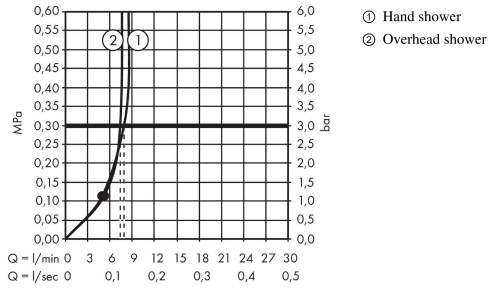

Crometta E
Showerpipe 240 1jet EcoSmart 9 l/min Reno
 Surfaces: **Chrome** Article Number: **27289000**

Flowchart

Crometta E
Showerpipe 240 1jet EcoSmart 9 l/min Reno
 Surfaces: **Chrome** Article Number: **27289000**

Installation examples

Crometta E
Showerpipe 240 1jet EcoSmart 9 l/min Reno
 Surfaces: **Chrome** Article Number: **27289000**

Exploded Drawing

Year of production: >04/16

Crometta E
Showerpipe 240 1jet EcoSmart 9 l/min Reno
 Surfaces: **Chrome** Article Number: **27289000**