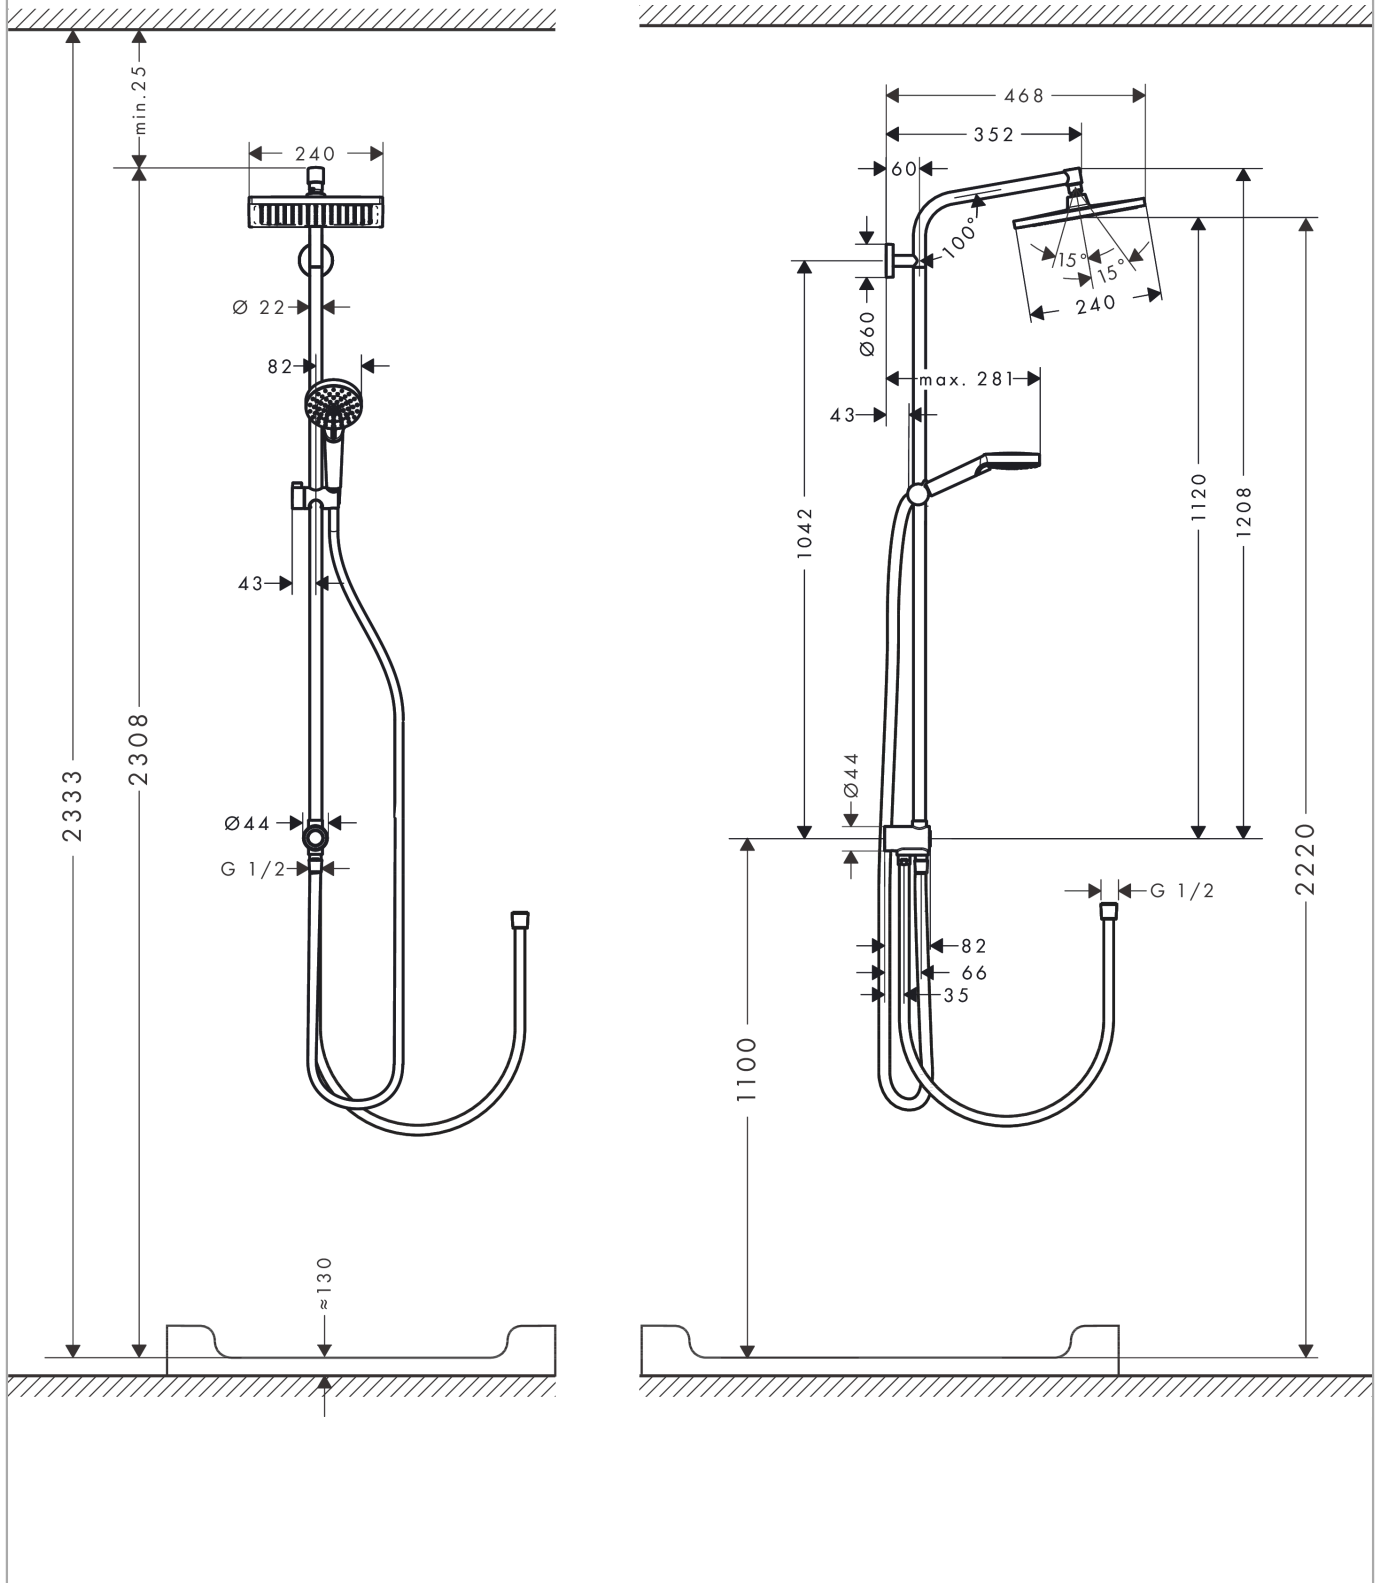

Crometta E
Showerpipe 240 1jet EcoSmart 9 l/min Reno
 Surfaces: **Chrome** Article Number: **27289000**

Flowchart

Crometta E
Showerpipe 240 1jet EcoSmart 9 l/min Reno
 Surfaces: **Chrome** Article Number: **27289000**

Installation examples

Crometta E
Showerpipe 240 1jet EcoSmart 9 l/min Reno
 Surfaces: **Chrome** Article Number: **27289000**

Exploded Drawing

Year of production: >04/16

Crometta E
Showerpipe 240 1jet EcoSmart 9 l/min Reno
 Surfaces: **Chrome** Article Number: **27289000**

Spare part list

Year of production: >04/16

Pos.	Description	Article Number	Price	PU
1	mounting set	96179000	-	1
2	tile-matching-disk 7 mm	95239000	-	1
3	O-Ring 50x2	98187000	-	1
4	wall flange	95688000	-	1
5	escutcheon Ø 60 mm	95692000	-	1
6	O-ring 20x2	98165000	-	1
7	screw	92137000	-	1
8	hollow set screw M6x5	98447000	-	1
9	sleeve	92166000	-	1
10	shower arm	93072000	-	1
11	filter packing	94246000	-	1
12	flow limiter (9 l/min)	95659000	-	1
13	head shower	26727000	-	1
14	O-ring 15x2,5	98131000	-	1
15	pipe 1000 mm	96743000	-	1
16	pipe 1200 mm	95665000	-	1
17	O-ring 12x2,25	98382000	-	1
18	support, assy	92366000	-	1
19	handshower	26332400	-	1
20	shower hose Isiflex'B 1,60 m	28276000	-	1
21	seal	98058000	-	1
22	Hose Connection	96044000	-	1
23	set of non return valves DW 15	97350000	-	1
24	O-ring 14x2	98129000	-	1
25	shower hose	28278000	-	1
26	hollow set screw M6x10 DIN 914	96526000	-	1
27	selector assy	98343000	-	1
28	cover	98344000	-	1
29	O-ring 3x1	98384000	-	1
30	filter	97735000	-	1
31	O-ring 22x3,5	92519000	-	1