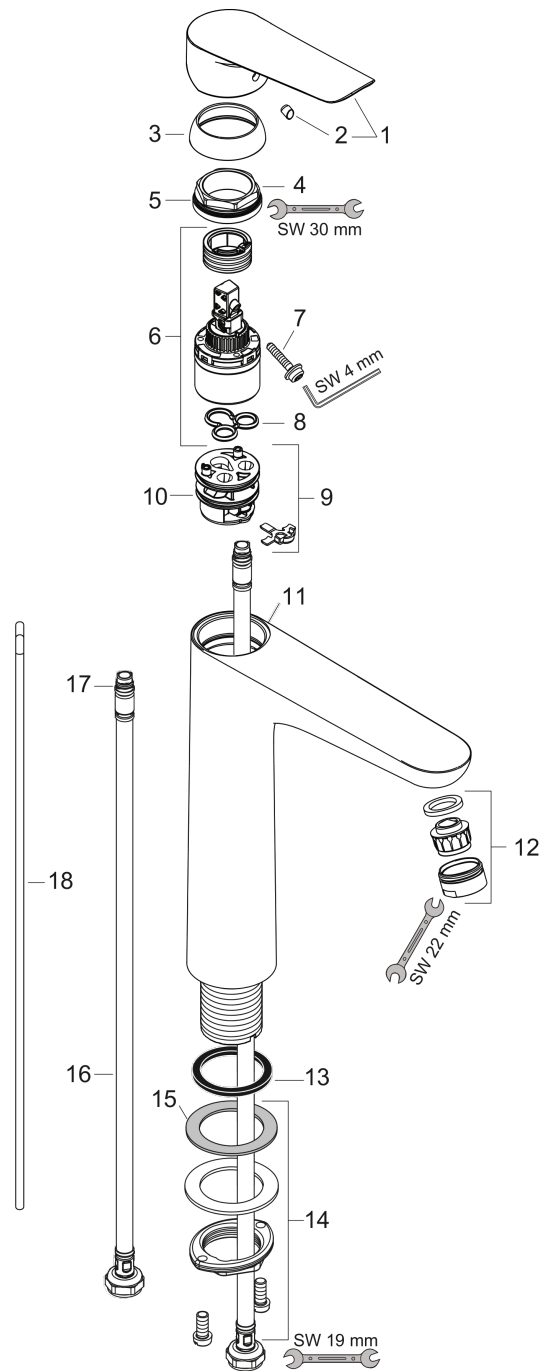

Logis E

Single lever basin mixer 230 with pop-up waste set

Surfaces: **Chrome** Article Number: **71162000**

Description

product features

- consists of: single lever basin mixer, waste set
- ComfortZone 230
- projection: 185 mm
- spout height: 231 mm
- spray type: normal spray
- maximum flow rate at 3 bar: 5 l/min
- ceramic cartridge
- temperature limitation adjustable
- suitable for continuous flow water heaters
- pop-up waste set G 1¼
- material waste set: synthetic
- connection type: G ¾ connections
- connection dimension: DN15

Technology

Product image

Scale drawing

Logis E

Single lever basin mixer 230 with pop-up waste set

Surfaces: **Chrome** Article Number: **71162000**

Flowchart

Logis E
Single lever basin mixer 230 with pop-up waste set
 Surfaces: **Chrome** Article Number: **71162000**

Exploded Drawing

Year of production: >04/17

Logis E**Single lever basin mixer 230 with pop-up waste set**Surfaces: **Chrome** Article Number: **71162000****Spare part list**

Year of production: >04/17

Pos.	Description	Article Number	Price	PU
1	handle	93024000	-	1
2	screw cover	96338000	-	1
3	flange	97406000	-	1
4	nut	97209000	-	1
5	O-Ring 32x2	98193000	-	1
6	cartridge, assy	92730000	-	1
7	locking screw for handle	95140000	-	1
8	seal	95008000	-	1
9	adapter for cartridge	98750000	-	1
10	O-Ring 30x2	98186000	-	1
11	O-ring 35x2	92604000	-	1
12	aerator M24x1 (5 l/min)	92372000	-	1
13	flat seal	98749000	-	1
14	fixing set (Ø 32)	13961000	-	1
15	lever collar	97548000	-	1
16	connection hose 600 mm M8x0,75 G3/8	96556000	-	1
17	O-ring 6,6x1,6	93019000	-	1
18	pull rod	96657000	-	1
a	pop up waste	92168000	-	1
b	fixation extension 35 mm	13898000	-	1