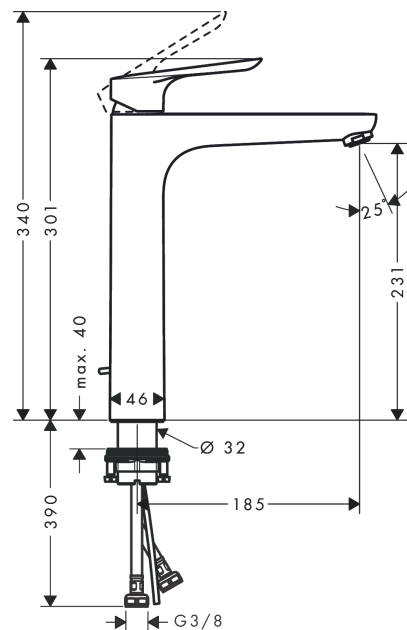

Logis E

Single lever basin mixer 230 with pop-up waste set

Surfaces: **Chrome** Article Number: **71162000**

Description

product features

- consists of: single lever basin mixer, waste set
- ComfortZone 230
- projection: 185 mm
- spout height: 231 mm
- spray type: normal spray
- maximum flow rate at 3 bar: 5 l/min
- ceramic cartridge
- temperature limitation adjustable
- suitable for continuous flow water heaters
- pop-up waste set G 1¼
- material waste set: synthetic
- connection type: G ¾ connections
- connection dimension: DN15

Technology

Product image

Scale drawing

Logis E

Single lever basin mixer 230 with pop-up waste set

Surfaces: **Chrome** Article Number: **71162000**

Flowchart

Logis E
Single lever basin mixer 230 with pop-up waste set
 Surfaces: **Chrome** Article Number: **71162000**

Exploded Drawing

Year of production: >04/17

Logis E**Single lever basin mixer 230 with pop-up waste set**Surfaces: **Chrome** Article Number: **71162000****Spare part list**

Year of production: >04/17

Pos.	Description	Article Number	Price	PU
1	handle	93024000	-	1
2	screw cover	96338000	-	1
3	flange	97406000	-	1
4	nut	97209000	-	1
5	O-Ring 32x2	98193000	-	1
6	cartridge, assy	92730000	-	1
7	locking screw for handle	95140000	-	1
8	seal	95008000	-	1
9	adapter for cartridge	98750000	-	1
10	O-Ring 30x2	98186000	-	1
11	O-ring 35x2	92604000	-	1
12	aerator M24x1 (5 l/min)	92372000	-	1
13	flat seal	98749000	-	1
14	fixing set (Ø 32)	13961000	-	1
15	lever collar	97548000	-	1
16	connection hose 600 mm M8x0,75 G3/8	96556000	-	1
17	O-ring 6,6x1,6	93019000	-	1
18	pull rod	96657000	-	1
a	pop up waste	92168000	-	1
b	fixation extension 35 mm	13898000	-	1