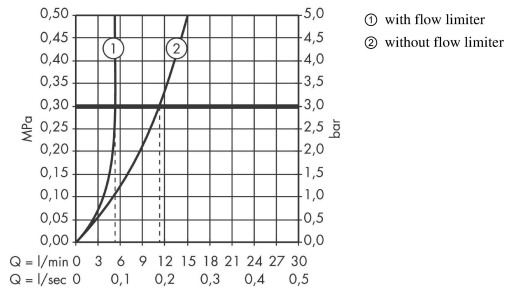

Logis E

Single lever basin mixer 230 with pop-up waste set

Surfaces: **Chrome** Article Number: **71162000**

Description

product features

- consists of: single lever basin mixer, waste set
- ComfortZone 230
- projection: 185 mm
- spout height: 231 mm
- spray type: normal spray
- maximum flow rate at 3 bar: 5 l/min
- ceramic cartridge
- temperature limitation adjustable
- suitable for continuous flow water heaters
- pop-up waste set G 1¼
- material waste set: synthetic
- connection type: G ¾ connections
- connection dimension: DN15

Technology

Product image

Scale drawing

Logis E

Single lever basin mixer 230 with pop-up waste set

Surfaces: **Chrome** Article Number: **71162000**

Flowchart

Logis E
Single lever basin mixer 230 with pop-up waste set
 Surfaces: **Chrome** Article Number: **71162000**