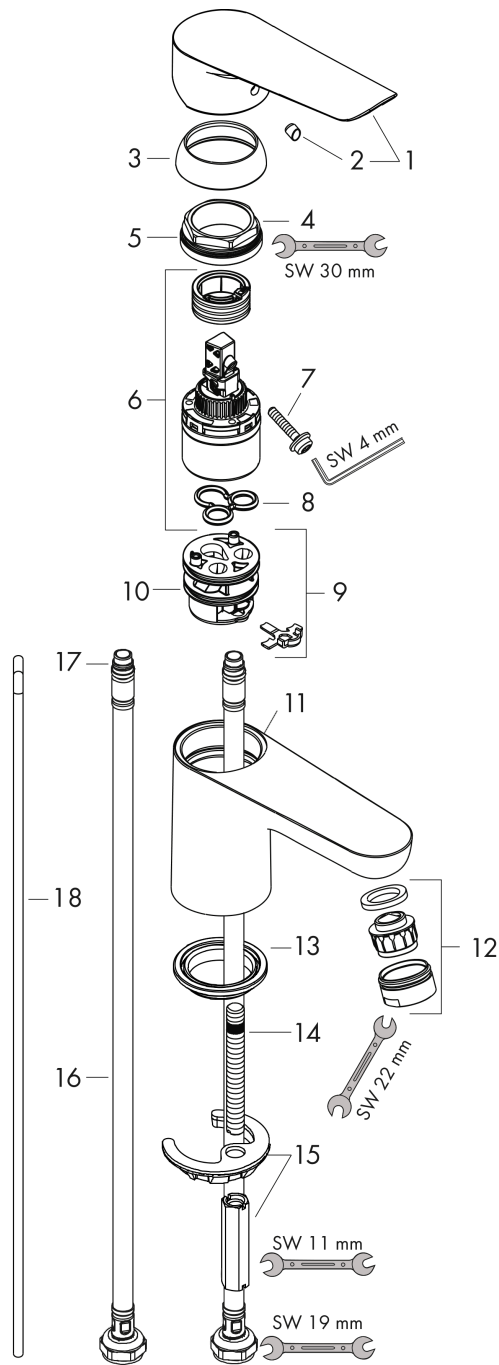

Logis E

Single lever basin mixer 70 with pop-up waste set

Surfaces: **Chrome** Article Number: **71160000**

Description

product features

- consists of: single lever basin mixer, waste set
- ComfortZone 70
- projection: 107 mm
- spout height: 75 mm
- spray type: normal spray
- maximum flow rate at 3 bar: 5 l/min
- ceramic cartridge
- temperature limitation adjustable
- suitable for continuous flow water heaters
- pop-up waste set G 1¼
- material waste set: synthetic
- connection type: G ¾ connections
- connection dimension: DN15

Technology

Product image

Scale drawing

Logis E

Single lever basin mixer 70 with pop-up waste set

Surfaces: **Chrome** Article Number: **71160000**

Flowchart

Logis E
Single lever basin mixer 70 with pop-up waste set
 Surfaces: **Chrome** Article Number: **71160000**

Exploded Drawing

Year of production: >02/19

Logis E

Single lever basin mixer 70 with pop-up waste set

Surfaces: **Chrome** Article Number: **71160000**

Spare part list

Year of production: >02/19

Pos.	Description	Article Number	Price	PU
1	handle	93024000	-	1
2	screw cover	96338000	-	1
3	flange	97406000	-	1
4	nut	97209000	-	1
5	O-Ring 32x2	98193000	-	1
6	cartridge, assy	92730000	-	1
7	locking screw for handle	95140000	-	1
8	seal	95008000	-	1
9	adapter for cartridge	98750000	-	1
10	O-Ring 30x2	98186000	-	1
11	O-ring 35x2	92604000	-	1
12	aerator M24x1 (3,5 l/min)	92508000	-	1
13	seal Ø 42	98722000	-	1
14	screw M8 x 68	97736000	-	1
15	fixing set	96016000	-	1
16	connection hose 450 mm M8x0,75 G3/8	97206000	-	1
17	O-ring 6,6x1,6	93019000	-	1
18	pull rod	96657000	-	1
a	pop up waste	92168007	-	1