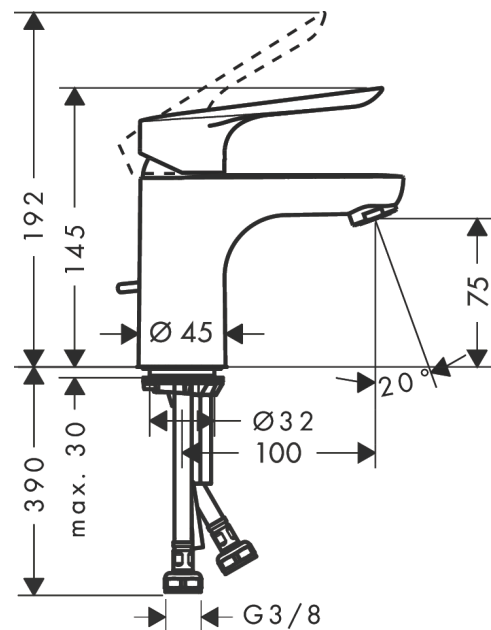

Logis E

Single lever basin mixer 70 with pop-up waste set

Surfaces: **Chrome** Article Number: **71160000**

Description

product features

- consists of: single lever basin mixer, waste set
- ComfortZone 70
- projection: 107 mm
- spout height: 75 mm
- spray type: normal spray
- maximum flow rate at 3 bar: 5 l/min
- ceramic cartridge
- temperature limitation adjustable
- suitable for continuous flow water heaters
- pop-up waste set G 1¼
- material waste set: synthetic
- connection type: G ¾ connections
- connection dimension: DN15

Technology

Product image

Scale drawing

Logis E

Single lever basin mixer 70 with pop-up waste set

Surfaces: **Chrome** Article Number: **71160000**

Flowchart

Logis E
Single lever basin mixer 70 with pop-up waste set
 Surfaces: **Chrome** Article Number: **71160000**

Exploded Drawing

Year of production: >02/19

Logis E

Single lever basin mixer 70 with pop-up waste set

Surfaces: **Chrome** Article Number: **71160000**

Spare part list

Year of production: >02/19

Pos.	Description	Article Number	Price	PU
1	handle	93024000	-	1
2	screw cover	96338000	-	1
3	flange	97406000	-	1
4	nut	97209000	-	1
5	O-Ring 32x2	98193000	-	1
6	cartridge, assy	92730000	-	1
7	locking screw for handle	95140000	-	1
8	seal	95008000	-	1
9	adapter for cartridge	98750000	-	1
10	O-Ring 30x2	98186000	-	1
11	O-ring 35x2	92604000	-	1
12	aerator M24x1 (3,5 l/min)	92508000	-	1
13	seal Ø 42	98722000	-	1
14	screw M8 x 68	97736000	-	1
15	fixing set	96016000	-	1
16	connection hose 450 mm M8x0,75 G3/8	97206000	-	1
17	O-ring 6,6x1,6	93019000	-	1
18	pull rod	96657000	-	1
a	pop up waste	92168007	-	1