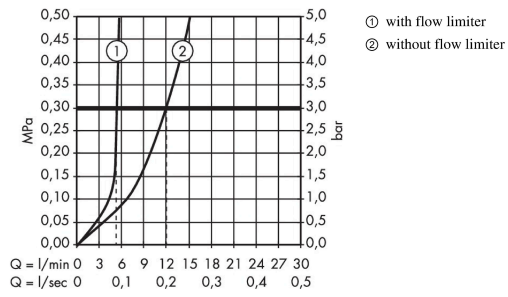

Logis E

Single lever basin mixer 70 with pop-up waste set

Surfaces: **Chrome** Article Number: **71160000**

Description

product features

- consists of: single lever basin mixer, waste set
- ComfortZone 70
- projection: 107 mm
- spout height: 75 mm
- spray type: normal spray
- maximum flow rate at 3 bar: 5 l/min
- ceramic cartridge
- temperature limitation adjustable
- suitable for continuous flow water heaters
- pop-up waste set G 1¼
- material waste set: synthetic
- connection type: G ¾ connections
- connection dimension: DN15

Technology

Product image

Scale drawing

Logis E

Single lever basin mixer 70 with pop-up waste set

Surfaces: **Chrome** Article Number: **71160000**

Flowchart

Logis E
Single lever basin mixer 70 with pop-up waste set
 Surfaces: **Chrome** Article Number: **71160000**