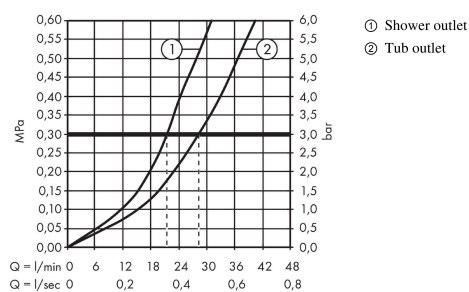

Vernis Shape

Single lever bath mixer for concealed installation for iBox universal

Surfaces: **Chrome** Article Number: **71468000**

Description

product features

- 2 functions
- flow rate upper outlet: 21 l/min
- flow rate lower outlet: 29 l/min
- maximum flow rate at 3 bar: 29 l/min
- ceramic cartridge
- temperature limitation adjustable
- diverter with automatic resetting
- suitable for continuous flow water heaters
- connection type: basic set
- min. operating pressure: 1 bar
- max. operating pressure: 10 bar

Product image

Scale drawing

Flowchart

Vernis Shape

Single lever bath mixer for concealed installation for iBox universal

Surfaces: **Chrome** Article Number: **71468000**

Exploded Drawing

Year of production: >04/21