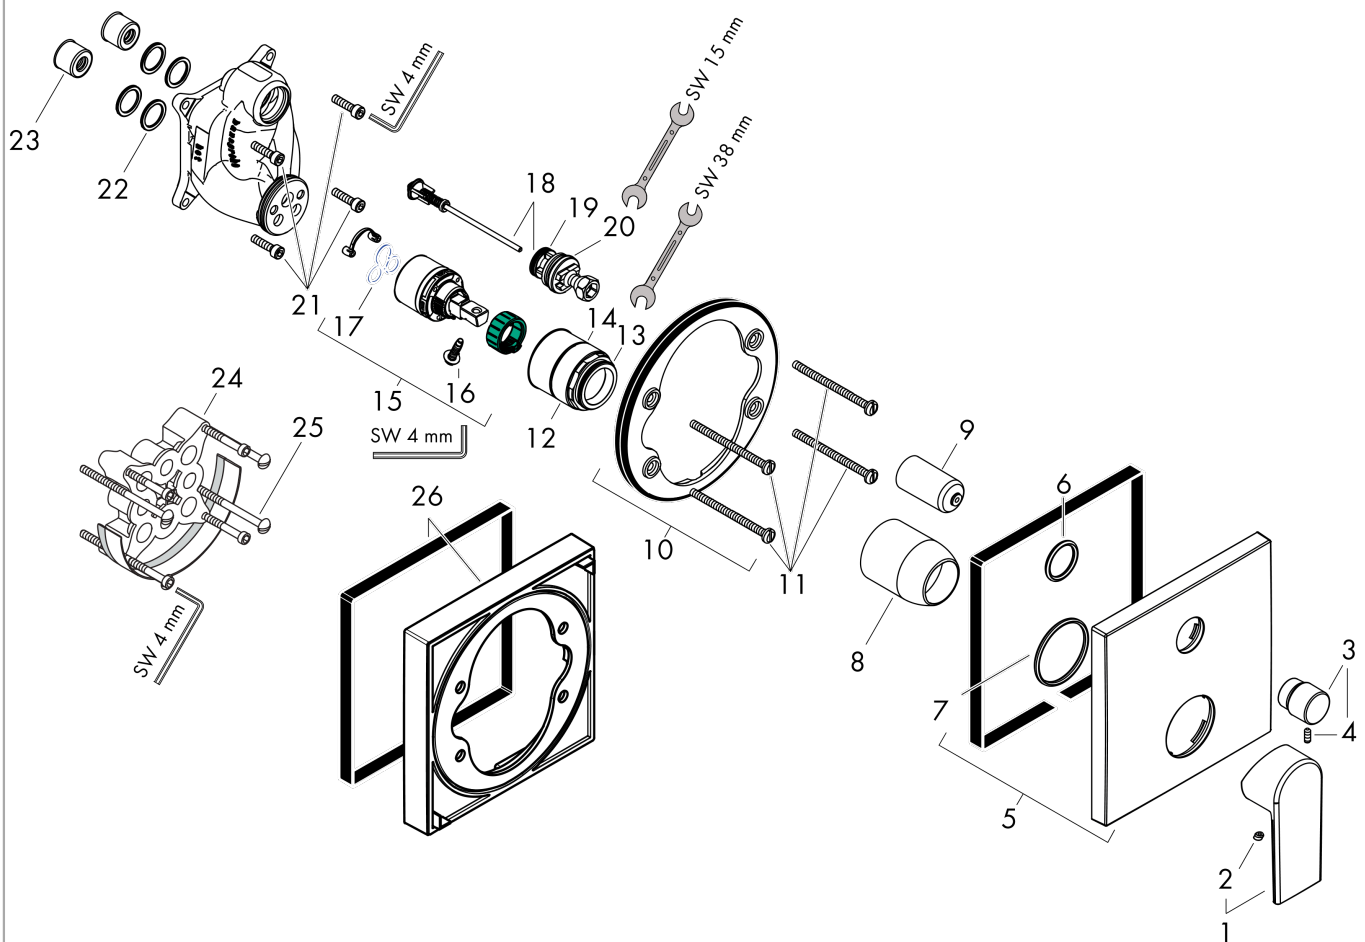

Vernis Shape

Single lever bath mixer for concealed installation for iBox universal

Surfaces: **Chrome** Article Number: **71468000**

Description

product features

- 2 functions
- flow rate upper outlet: 21 l/min
- flow rate lower outlet: 29 l/min
- maximum flow rate at 3 bar: 29 l/min
- ceramic cartridge
- temperature limitation adjustable
- diverter with automatic resetting
- suitable for continuous flow water heaters
- connection type: basic set
- min. operating pressure: 1 bar
- max. operating pressure: 10 bar

Product image

Scale drawing

Flowchart

Vernis Shape

Single lever bath mixer for concealed installation for iBox universal

Surfaces: **Chrome** Article Number: **71468000**

Exploded Drawing

Year of production: >04/21