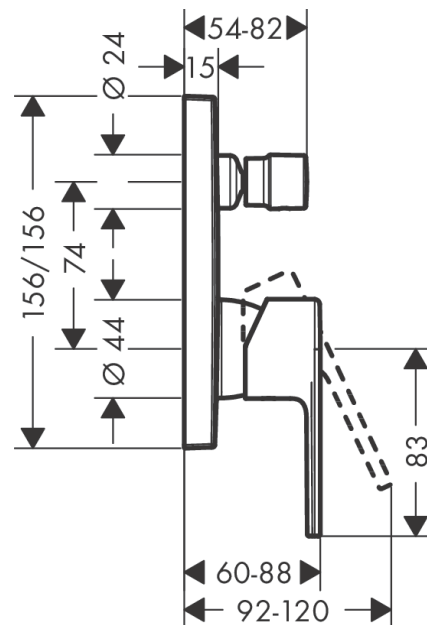

Vernis Shape

Single lever bath mixer for concealed installation for iBox universal

Surfaces: **Chrome** Article Number: **71468000**

Description

product features

- 2 functions
- flow rate upper outlet: 21 l/min
- flow rate lower outlet: 29 l/min
- maximum flow rate at 3 bar: 29 l/min
- ceramic cartridge
- temperature limitation adjustable
- diverter with automatic resetting
- suitable for continuous flow water heaters
- connection type: basic set
- min. operating pressure: 1 bar
- max. operating pressure: 10 bar

Product image

Scale drawing

Flowchart

Vernis Shape

Single lever bath mixer for concealed installation for iBox universal

Surfaces: **Chrome** Article Number: **71468000**

Exploded Drawing

Year of production: >04/21