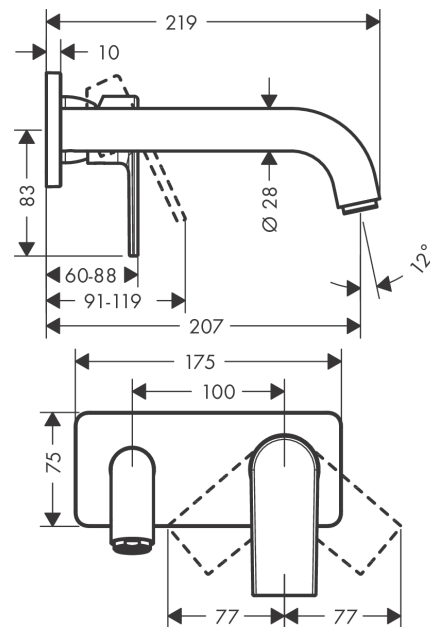

## Vernis Shape

Single lever basin mixer for concealed installation wall-mounted with spout 20,7 cm

Surfaces: **Chrome** Article Number: **71578000**

#### product features

- projection: 207 mm
- spray type: normal spray
- maximum flow rate at 3 bar: 5 l/min
- ceramic cartridge
- suitable for continuous flow water heaters
- connection type: basic set
- connection dimension: DN15
- handle can be positioned on the right or left, depends on the basic set installation

### Flowchart

**Vernis Shape**

**Single lever basin mixer for concealed installation wall-mounted with spout 20,7 cm**

Surfaces: **Chrome** Article Number: **71578000**

**Exploded Drawing**

Year of production: >06/21

### Spare part list

Year of production: >06/21

Pos.	Description	Article Number	Price	PU
1	handle	93712000	€ 28,20	1
2	screw cover	96338000	€ 3,21	1
3	sleeve	98790000	€ 28,20	1
4	nut	95622000	€ 35,94	1
5	O-ring 39x1,5	98400000	€ 3,21	1
6	cartridge, assy	92730000	€ 57,12	1
7	locking screw for handle	95140000	€ 5,24	1
8	seal	95008000	€ 8,45	1
9	adapter for cartridge	95779000	€ 13,92	1
10	O-ring 26x2	98147000	€ 3,21	1
11	escutcheon	93713000	€ 18,33	1
12	spout cpl.	93710000	€ 44,63	1
13	hollow set screw M5x5	98446000	€ 3,21	1
14	aerator M24x1	92254000	€ 35,94	1
15	connecting thread G½	93771000	€ 22,37	1
16	O-ring 13x2	98128000	€ 3,21	1
a	base body	13622180	-	1
b	waste	50001000	-	1
c	extension set 25 mm for 13622180	31971000	-	1