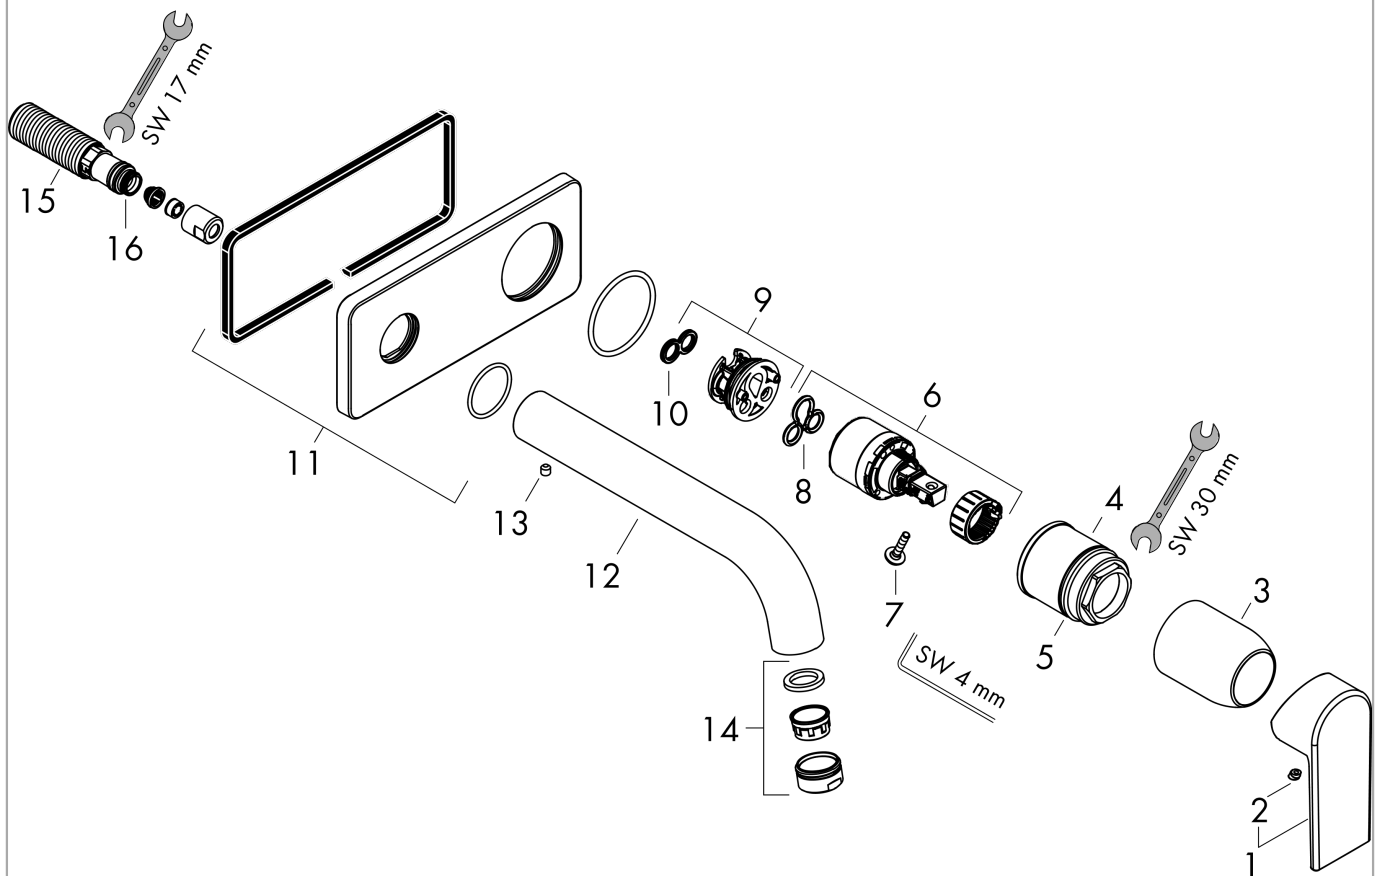

#### product features

- projection: 207 mm
- spray type: normal spray
- maximum flow rate at 3 bar: 5 l/min
- ceramic cartridge
- suitable for continuous flow water heaters
- connection type: basic set
- connection dimension: DN15
- handle can be positioned on the right or left, depends on the basic set installation

### Scale drawing

### Flowchart

**Vernis Shape**

**Single lever basin mixer for concealed installation wall-mounted with spout 20,7 cm**

Surfaces: **Chrome** Article Number: **71578000**

**Exploded Drawing**

Year of production: >06/21

## Vernis Shape

Single lever basin mixer for concealed installation wall-mounted with spout 20,7 cm

Surfaces: **Chrome** Article Number: **71578000**