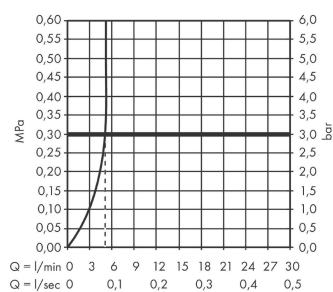

Vernis Shape

Single lever basin mixer for concealed installation wall-mounted with spout 20,7 cm

Surfaces: **Chrome** Article Number: **71578000**

Description

product features

- projection: 207 mm
- spray type: normal spray
- maximum flow rate at 3 bar: 5 l/min
- ceramic cartridge
- suitable for continuous flow water heaters
- connection type: basic set
- connection dimension: DN15
- handle can be positioned on the right or left, depends on the basic set installation

Technology

Certificates

Product image

Scale drawing

Flowchart