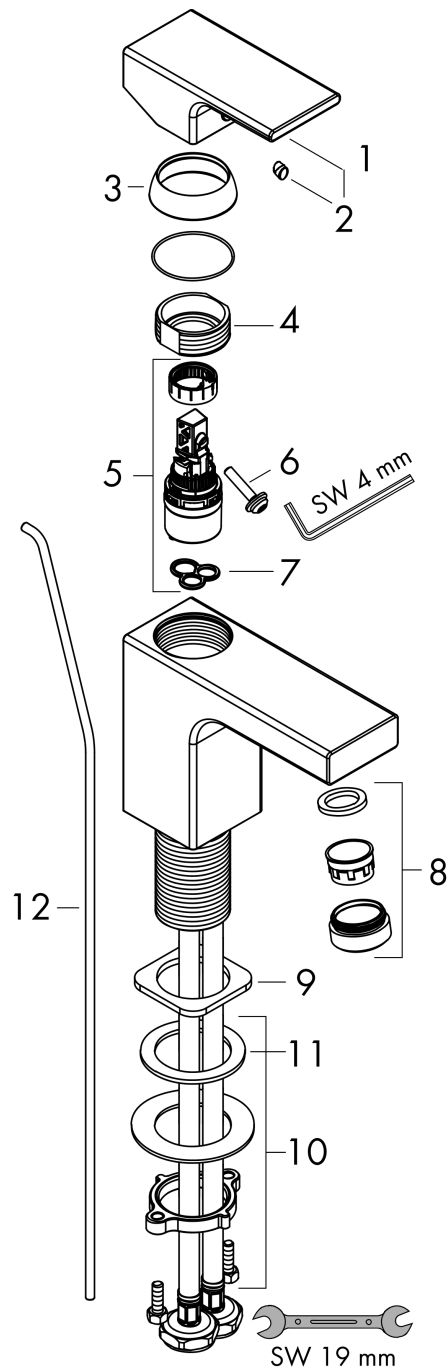

Vernis Shape

Single lever basin mixer 100 with isolated water conduction and pop-up waste set

Surfaces: **Chrome** Article Number: **71561000**

Description

product features

- consists of: single lever basin mixer, waste set
- ComfortZone 100
- projection: 110 mm
- spout height: 95 mm
- spray type: normal spray
- swiveling spray former
- maximum flow rate at 3 bar: 5 l/min
- ceramic cartridge
- temperature limitation adjustable
- with isolated water conduction - without contact with nickel and lead
- suitable for continuous flow water heaters
- pop-up waste set G 1¼
- material waste set: synthetic
- connection type: G ¾ connections
- connection dimension: DN15

Technology

Certificates

Product image

Scale drawing

Vernis Shape

Single lever basin mixer 100 with isolated water conduction and pop-up waste set

Surfaces: **Chrome** Article Number: **71561000**

Flowchart

Vernis Shape

Single lever basin mixer 100 with isolated water conduction and pop-up waste set

Surfaces: **Chrome** Article Number: **71561000**

Exploded Drawing

Year of production: >04/21

Vernis Shape

Single lever basin mixer 100 with isolated water conduction and pop-up waste set

Surfaces: **Chrome** Article Number: **71561000**

Spare part list

Year of production: >04/21

Pos.	Description	Article Number	Price	PU
1	handle	93684000	€ 28,20	1
2	screw cover	96338000	€ 3,21	1
3	flange	93680000	€ 22,37	1
4	nut	93686000	€ 22,37	1
5	cartridge, assy	97685000	€ 57,12	1
6	locking screw for handle	95140000	€ 5,24	1
7	seal	98865000	€ 28,20	1
8	aerator swivelling M24x1 (5 l/min)	93834000	€ 18,33	1
9	seal	93687000	€ 3,21	1
10	fixing set (Ø 32)	13961000	€ 22,37	1
11	lever collar	97548000	€ 3,21	1
12	pull rod	93683000	€ 11,31	1
a	pop up waste	92168000	€ 35,94	1
b	fixation extension 35 mm	13898000	€ 70,57	1