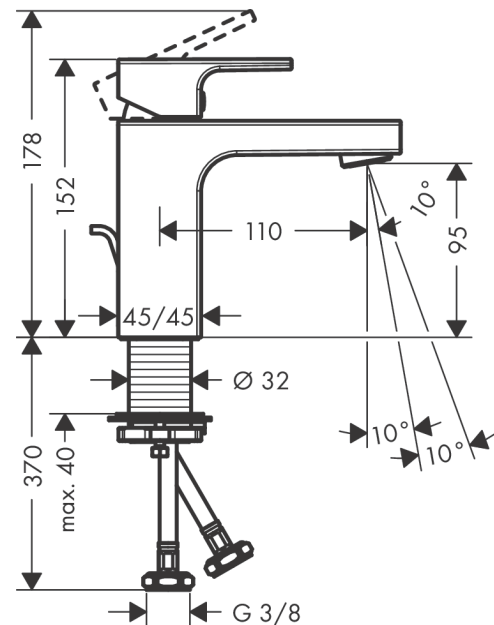

Vernis Shape

Single lever basin mixer 100 with isolated water conduction and pop-up waste set

Surfaces: **Chrome** Article Number: **71561000**

Description

product features

- consists of: single lever basin mixer, waste set
- ComfortZone 100
- projection: 110 mm
- spout height: 95 mm
- spray type: normal spray
- swiveling spray former
- maximum flow rate at 3 bar: 5 l/min
- ceramic cartridge
- temperature limitation adjustable
- with isolated water conduction - without contact with nickel and lead
- suitable for continuous flow water heaters
- pop-up waste set G 1¼
- material waste set: synthetic
- connection type: G ¾ connections
- connection dimension: DN15

Technology

Certificates

Product image

Scale drawing

Vernis Shape

Single lever basin mixer 100 with isolated water conduction and pop-up waste set

Surfaces: **Chrome** Article Number: **71561000**

Flowchart

Vernis Shape

Single lever basin mixer 100 with isolated water conduction and pop-up waste set

Surfaces: **Chrome** Article Number: **71561000**

Exploded Drawing

Year of production: >04/21

Vernis Shape

Single lever basin mixer 100 with isolated water conduction and pop-up waste set

Surfaces: **Chrome** Article Number: **71561000**

Spare part list

Year of production: >04/21

Pos.	Description	Article Number	Price	PU
1	handle	93684000	€ 28,20	1
2	screw cover	96338000	€ 3,21	1
3	flange	93680000	€ 22,37	1
4	nut	93686000	€ 22,37	1
5	cartridge, assy	97685000	€ 57,12	1
6	locking screw for handle	95140000	€ 5,24	1
7	seal	98865000	€ 28,20	1
8	aerator swivelling M24x1 (5 l/min)	93834000	€ 18,33	1
9	seal	93687000	€ 3,21	1
10	fixing set (Ø 32)	13961000	€ 22,37	1
11	lever collar	97548000	€ 3,21	1
12	pull rod	93683000	€ 11,31	1
a	pop up waste	92168000	€ 35,94	1
b	fixation extension 35 mm	13898000	€ 70,57	1