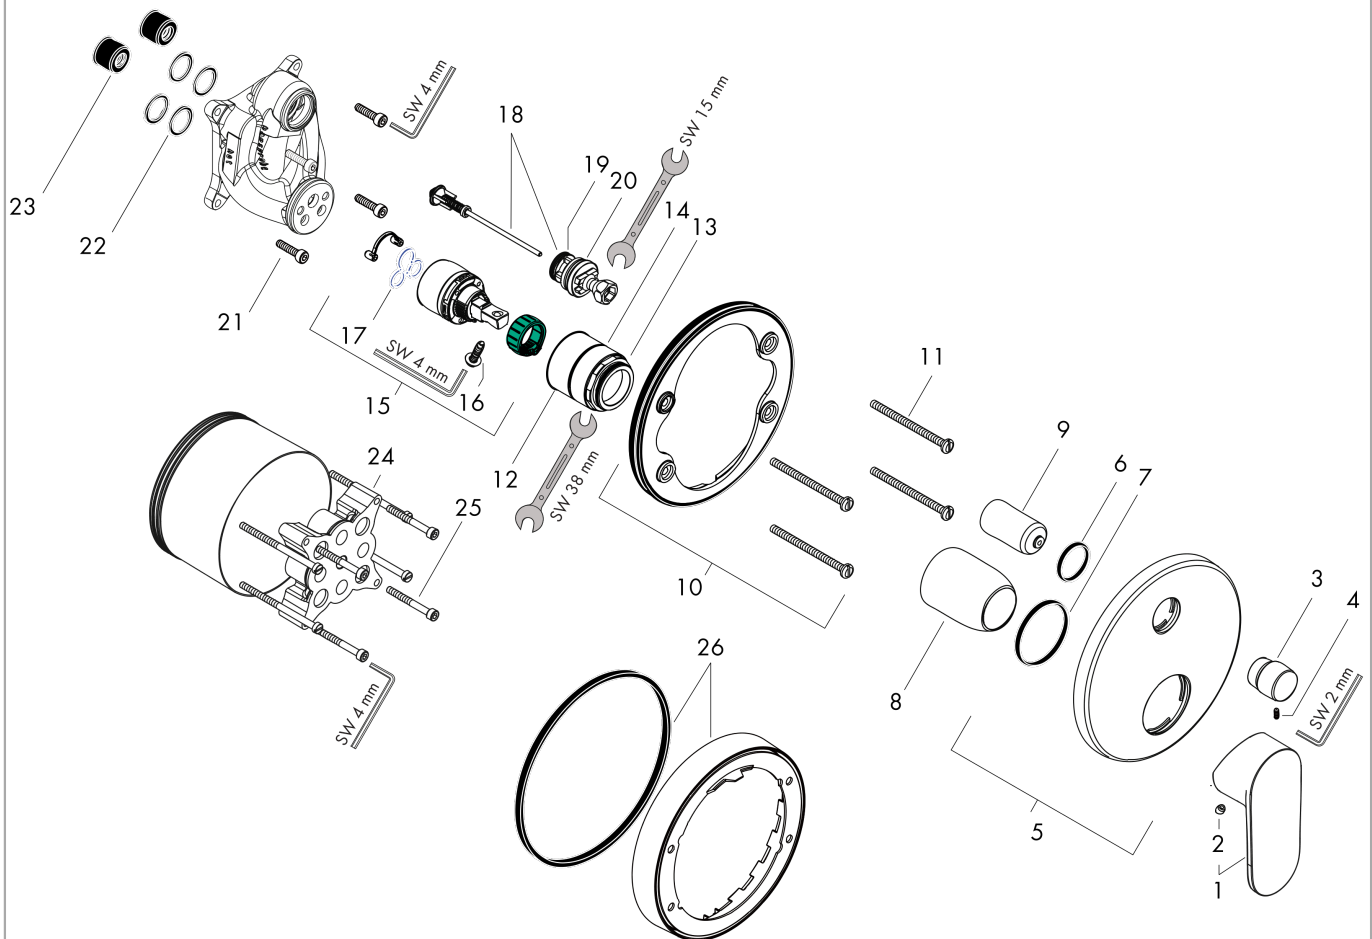

Vernis Blend

Single lever bath mixer for concealed installation for iBox universal

Surfaces: **Chrome** Article Number: **71466000**

Description

product features

- 2 functions
- flow rate upper outlet: 21 l/min
- flow rate lower outlet: 29 l/min
- maximum flow rate at 3 bar: 29 l/min
- ceramic cartridge
- temperature limitation adjustable
- diverter with automatic resetting
- suitable for continuous flow water heaters
- connection type: basic set
- min. operating pressure: 1 bar
- max. operating pressure: 10 bar

Product image

Scale drawing

Flowchart

Vernis Blend

Single lever bath mixer for concealed installation for iBox universal

Surfaces: **Chrome** Article Number: **71466000**

Exploded Drawing

Year of production: >04/21

Vernis Blend**Single lever bath mixer for concealed installation for iBox universal**Surfaces: **Chrome** Article Number: **71466000****Spare part list**

Year of production: >04/21

Pos.	Description	Article Number	Price	PU
1	handle	93715000	€ 35,94	1
2	screw cover	96338000	€ 3,21	1
3	diverter knob	98795000	€ 44,63	1
4	hollow set screw M4x10	97667000	€ 3,21	1
5	escutcheon Ø 150 mm	98791000	€ 57,12	1
6	O-ring 43x3	98418000	€ 3,21	1
7	O-ring 23x3	98142000	€ 3,21	1
8	sleeve	98790000	€ 28,20	1
9	sleeve	98794000	€ 28,20	1
10	holder for escutcheon	98793000	€ 35,94	1
11	set of fixing screws	96454000	€ 8,45	1
12	nut	98796000	€ 35,94	1
13	O-ring 30x1,5	98433000	€ 3,21	1
14	O-ring 39x1,5	98400000	€ 3,21	1
15	cartridge, assy	92730000	€ 57,12	1
16	locking screw for handle	95140000	€ 5,24	1
17	seal	95008000	€ 8,45	1
18	selector assy	95014000	€ 57,12	1
19	O-ring 16x2,3	98207000	€ 3,21	1
20	O-ring 20x2,5	92602000	€ 5,24	1
21	set of screws	96525000	€ 8,45	1
22	O-ring 16x2	98133000	€ 3,21	1
23	noise reduction	94073000	€ 22,37	1
24	extension 25 mm	13595000	-	1
25	set of fixing screws	97747000	€ 3,21	1
26	extension 22 mm (Ø 150 mm)	13597000	-	1