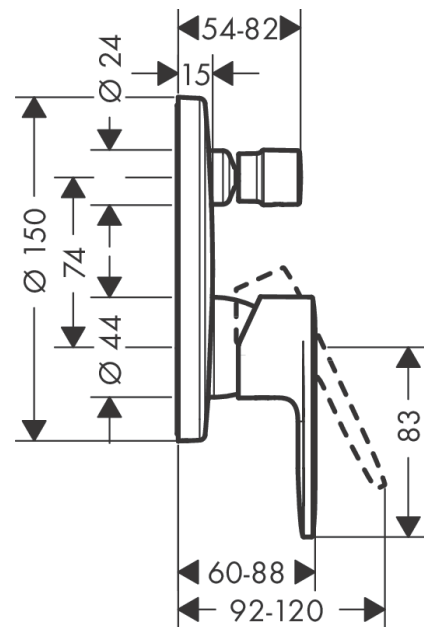

Vernis Blend

Single lever bath mixer for concealed installation for iBox universal

Surfaces: **Chrome** Article Number: **71466000**

Description

product features

- 2 functions
- flow rate upper outlet: 21 l/min
- flow rate lower outlet: 29 l/min
- maximum flow rate at 3 bar: 29 l/min
- ceramic cartridge
- temperature limitation adjustable
- diverter with automatic resetting
- suitable for continuous flow water heaters
- connection type: basic set
- min. operating pressure: 1 bar
- max. operating pressure: 10 bar

Product image

Scale drawing

Flowchart

Vernis Blend

Single lever bath mixer for concealed installation for iBox universal

Surfaces: **Chrome** Article Number: **71466000**

Exploded Drawing

Year of production: >04/21

Vernis Blend**Single lever bath mixer for concealed installation for iBox universal**Surfaces: **Chrome** Article Number: **71466000****Spare part list**

Year of production: >04/21

Pos.	Description	Article Number	Price	PU
1	handle	93715000	€ 35,94	1
2	screw cover	96338000	€ 3,21	1
3	diverter knob	98795000	€ 44,63	1
4	hollow set screw M4x10	97667000	€ 3,21	1
5	escutcheon Ø 150 mm	98791000	€ 57,12	1
6	O-ring 43x3	98418000	€ 3,21	1
7	O-ring 23x3	98142000	€ 3,21	1
8	sleeve	98790000	€ 28,20	1
9	sleeve	98794000	€ 28,20	1
10	holder for escutcheon	98793000	€ 35,94	1
11	set of fixing screws	96454000	€ 8,45	1
12	nut	98796000	€ 35,94	1
13	O-ring 30x1,5	98433000	€ 3,21	1
14	O-ring 39x1,5	98400000	€ 3,21	1
15	cartridge, assy	92730000	€ 57,12	1
16	locking screw for handle	95140000	€ 5,24	1
17	seal	95008000	€ 8,45	1
18	selector assy	95014000	€ 57,12	1
19	O-ring 16x2,3	98207000	€ 3,21	1
20	O-ring 20x2,5	92602000	€ 5,24	1
21	set of screws	96525000	€ 8,45	1
22	O-ring 16x2	98133000	€ 3,21	1
23	noise reduction	94073000	€ 22,37	1
24	extension 25 mm	13595000	-	1
25	set of fixing screws	97747000	€ 3,21	1
26	extension 22 mm (Ø 150 mm)	13597000	-	1