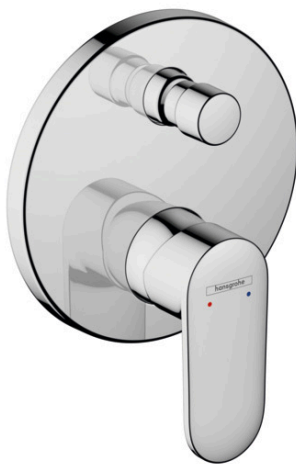

Vernis Blend

Single lever bath mixer for concealed installation for iBox universal

Surfaces: **Chrome** Article Number: **71466000**

Description

product features

- 2 functions
- flow rate upper outlet: 21 l/min
- flow rate lower outlet: 29 l/min
- maximum flow rate at 3 bar: 29 l/min
- ceramic cartridge
- temperature limitation adjustable
- diverter with automatic resetting
- suitable for continuous flow water heaters
- connection type: basic set
- min. operating pressure: 1 bar
- max. operating pressure: 10 bar

Product image

Scale drawing

Flowchart

Vernis Blend

Single lever bath mixer for concealed installation for iBox universal

Surfaces: **Chrome** Article Number: **71466000**

Exploded Drawing

Year of production: >04/21

Vernis Blend**Single lever bath mixer for concealed installation for iBox universal**Surfaces: **Chrome** Article Number: **71466000****Spare part list**

Year of production: >04/21

Pos.	Description	Article Number	Price	PU
1	handle	93715000	€ 35,94	1
2	screw cover	96338000	€ 3,21	1
3	diverter knob	98795000	€ 44,63	1
4	hollow set screw M4x10	97667000	€ 3,21	1
5	escutcheon Ø 150 mm	98791000	€ 57,12	1
6	O-ring 43x3	98418000	€ 3,21	1
7	O-ring 23x3	98142000	€ 3,21	1
8	sleeve	98790000	€ 28,20	1
9	sleeve	98794000	€ 28,20	1
10	holder for escutcheon	98793000	€ 35,94	1
11	set of fixing screws	96454000	€ 8,45	1
12	nut	98796000	€ 35,94	1
13	O-ring 30x1,5	98433000	€ 3,21	1
14	O-ring 39x1,5	98400000	€ 3,21	1
15	cartridge, assy	92730000	€ 57,12	1
16	locking screw for handle	95140000	€ 5,24	1
17	seal	95008000	€ 8,45	1
18	selector assy	95014000	€ 57,12	1
19	O-ring 16x2,3	98207000	€ 3,21	1
20	O-ring 20x2,5	92602000	€ 5,24	1
21	set of screws	96525000	€ 8,45	1
22	O-ring 16x2	98133000	€ 3,21	1
23	noise reduction	94073000	€ 22,37	1
24	extension 25 mm	13595000	-	1
25	set of fixing screws	97747000	€ 3,21	1
26	extension 22 mm (Ø 150 mm)	13597000	-	1