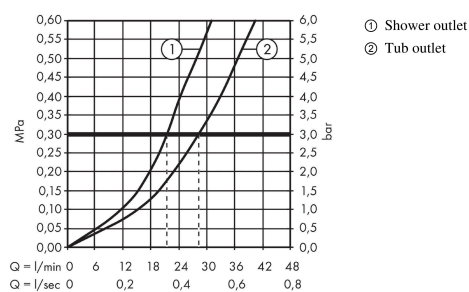

Vernis Blend

Single lever bath mixer for concealed installation for iBox universal

Surfaces: **Chrome** Article Number: **71466000**

Description

product features

- 2 functions
- flow rate upper outlet: 21 l/min
- flow rate lower outlet: 29 l/min
- maximum flow rate at 3 bar: 29 l/min
- ceramic cartridge
- temperature limitation adjustable
- diverter with automatic resetting
- suitable for continuous flow water heaters
- connection type: basic set
- min. operating pressure: 1 bar
- max. operating pressure: 10 bar

Product image

Scale drawing

Flowchart

Vernis Blend

Single lever bath mixer for concealed installation for iBox universal

Surfaces: **Chrome** Article Number: **71466000**

Exploded Drawing

Year of production: >04/21