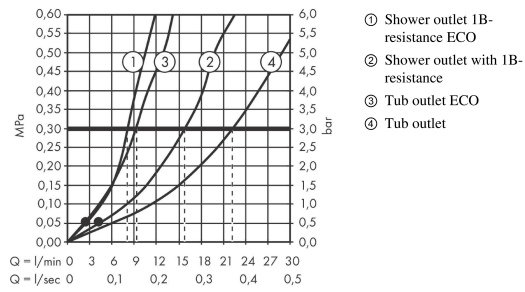

Vernis Blend

Single lever bath mixer for exposed installation with 2 flow rates

Surfaces: **Chrome** Article Number: **71454000**

Flowchart

Vernis Blend

Single lever bath mixer for exposed installation with 2 flow rates

Surfaces: **Chrome** Article Number: **71454000**

Exploded Drawing

Year of production: >01/21

Vernis Blend**Single lever bath mixer for exposed installation with 2 flow rates**Surfaces: **Chrome** Article Number: **71454000****Spare part list**

Year of production: >01/21

Pos.	Description	Article Number	Price	PU
1	handle	93715000	€ 35,94	1
2	screw cover	96338000	€ 3,21	1
3	flange	93716000	€ 5,24	1
4	nut	93717000	€ 11,31	1
5	cartridge, assy	95730000	€ 35,94	1
6	locking screw for handle	95140000	€ 5,24	1
7	diverter knob	93766000	€ 13,92	1
8	selector	97978000	€ 57,12	1
9	aerator M24x1 (38 l/min)	92513000	€ 11,31	1
10	connecting thread G½	93767000	€ 8,45	1
11	O-ring 16x2	98133000	€ 3,21	1
12	filter packing	96922000	€ 8,45	1
13	escutcheon Ø 70 mm	93718000	€ 11,31	1
14	set of S-unions (±12 mm)	94140000	€ 44,63	1
15	noise reduction	96429000	€ 5,24	1