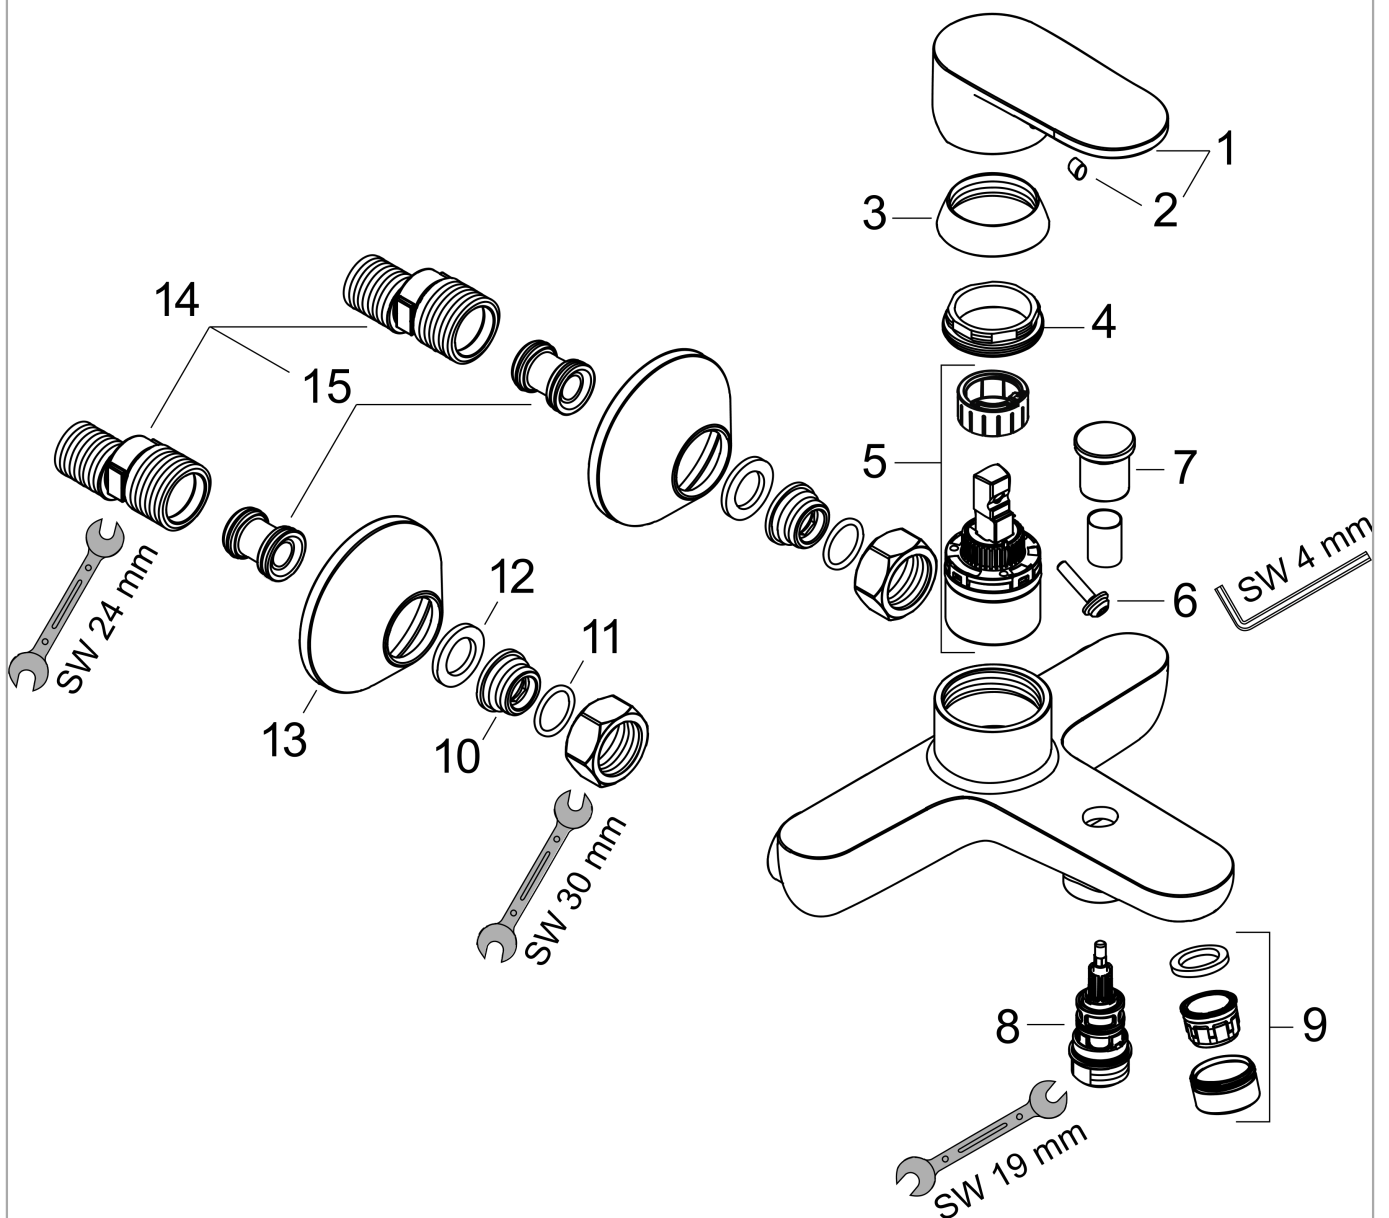

Vernis Blend

Single lever bath mixer for exposed installation with 2 flow rates

Surfaces: **Chrome** Article Number: **71454000**

Flowchart

Vernis Blend

Single lever bath mixer for exposed installation with 2 flow rates

Surfaces: **Chrome** Article Number: **71454000**

Exploded Drawing

Year of production: >01/21

Vernis Blend**Single lever bath mixer for exposed installation with 2 flow rates**Surfaces: **Chrome** Article Number: **71454000****Spare part list**

Year of production: >01/21

Pos.	Description	Article Number	Price	PU
1	handle	93715000	€ 35,94	1
2	screw cover	96338000	€ 3,21	1
3	flange	93716000	€ 5,24	1
4	nut	93717000	€ 11,31	1
5	cartridge, assy	95730000	€ 35,94	1
6	locking screw for handle	95140000	€ 5,24	1
7	diverter knob	93766000	€ 13,92	1
8	selector	97978000	€ 57,12	1
9	aerator M24x1 (38 l/min)	92513000	€ 11,31	1
10	connecting thread G½	93767000	€ 8,45	1
11	O-ring 16x2	98133000	€ 3,21	1
12	filter packing	96922000	€ 8,45	1
13	escutcheon Ø 70 mm	93718000	€ 11,31	1
14	set of S-unions (±12 mm)	94140000	€ 44,63	1
15	noise reduction	96429000	€ 5,24	1