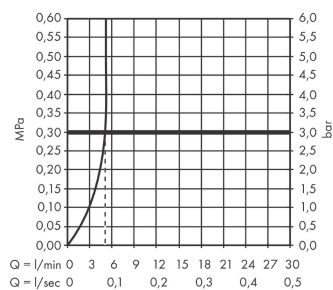

Vernis Blend

Single lever basin mixer for concealed installation wall-mounted with spout 20,7 cm

Surfaces: **Chrome** Article Number: **71576000**

Description

product features

- projection: 207 mm
- spray type: normal spray
- maximum flow rate at 3 bar: 5 l/min
- ceramic cartridge
- suitable for continuous flow water heaters
- connection type: basic set
- connection dimension: DN15
- handle can be positioned on the right or left, depends on the basic set installation

Technology

Product image

Scale drawing

Flowchart

Vernis Blend

Single lever basin mixer for concealed installation wall-mounted with spout 20,7 cm

Surfaces: **Chrome** Article Number: **71576000**

Exploded Drawing

Pos.	Description	Article Number	Price	PU
1	spout cpl.	93710000	€ 44,63	1
2	aerator M24x1	92254000	€ 35,94	1
3	hollow set screw M5x5	98446000	€ 3,21	1
4	handle	93678000	€ 28,20	1
5	screw cover	96338000	€ 3,21	1
6	sleeve	98790000	€ 28,20	1
7	nut	95622000	€ 35,94	1
8	O-ring 39x1,5	98400000	€ 3,21	1
9	cartridge, assy	92730000	€ 57,12	1
10	locking screw for handle	95140000	€ 5,24	1
11	seal	95008000	€ 8,45	1
12	adapter for cartridge	95779000	€ 13,92	1
13	O-ring 26x2	98147000	€ 3,21	1
14	escutcheon	93714000	€ 35,94	1
15	connecting thread G½	93771000	€ 22,37	1
16	O-ring 13x2	98128000	€ 3,21	1
a	base body	13622180	-	1
b	waste	50001000	-	1
c	extension set 25 mm for 13622180	31971000	-	1