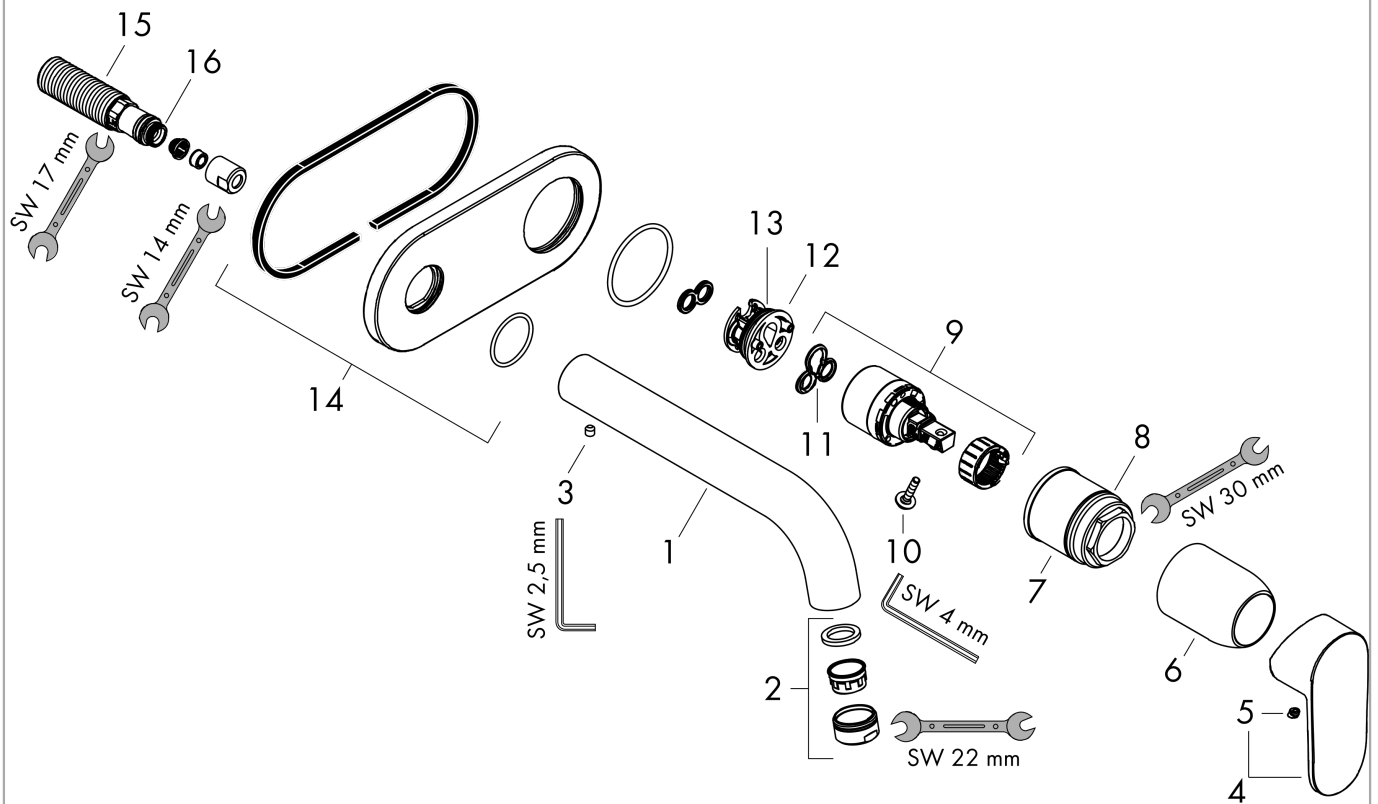

Vernis Blend

Single lever basin mixer for concealed installation wall-mounted with spout 20,7 cm

Surfaces: **Chrome** Article Number: **71576000**

Description

product features

- projection: 207 mm
- spray type: normal spray
- maximum flow rate at 3 bar: 5 l/min
- ceramic cartridge
- suitable for continuous flow water heaters
- connection type: basic set
- connection dimension: DN15
- handle can be positioned on the right or left, depends on the basic set installation

Technology

Product image

Scale drawing

Flowchart

Vernis Blend

Single lever basin mixer for concealed installation wall-mounted with spout 20,7 cm

Surfaces: **Chrome** Article Number: **71576000**

Exploded Drawing

Year of production: >04/21

Vernis Blend

Single lever basin mixer for concealed installation wall-mounted with spout 20,7 cm

Surfaces: **Chrome** Article Number: **71576000**

Spare part list

Year of production: >04/21

Pos.	Description	Article Number	Price	PU
1	spout cpl.	93710000	€ 44,63	1
2	aerator M24x1	92254000	€ 35,94	1
3	hollow set screw M5x5	98446000	€ 3,21	1
4	handle	93678000	€ 28,20	1
5	screw cover	96338000	€ 3,21	1
6	sleeve	98790000	€ 28,20	1
7	nut	95622000	€ 35,94	1
8	O-ring 39x1,5	98400000	€ 3,21	1
9	cartridge, assy	92730000	€ 57,12	1
10	locking screw for handle	95140000	€ 5,24	1
11	seal	95008000	€ 8,45	1
12	adapter for cartridge	95779000	€ 13,92	1
13	O-ring 26x2	98147000	€ 3,21	1
14	escutcheon	93714000	€ 35,94	1
15	connecting thread G½	93771000	€ 22,37	1
16	O-ring 13x2	98128000	€ 3,21	1
a	base body	13622180	-	1
b	waste	50001000	-	1
c	extension set 25 mm for 13622180	31971000	-	1