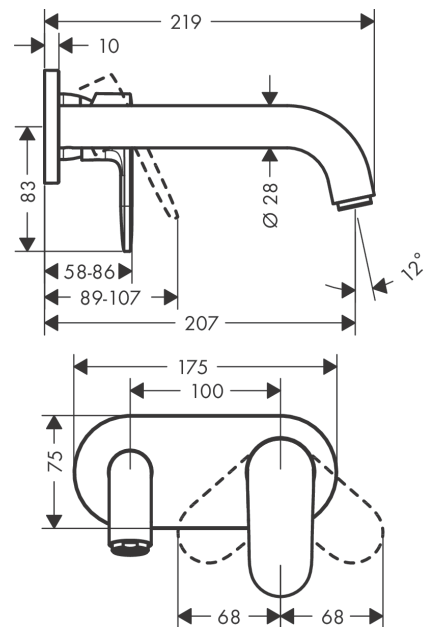

Vernis Blend

Single lever basin mixer for concealed installation wall-mounted with spout 20,7 cm

Surfaces: **Chrome** Article Number: **71576000**

Description

product features

- projection: 207 mm
- spray type: normal spray
- maximum flow rate at 3 bar: 5 l/min
- ceramic cartridge
- suitable for continuous flow water heaters
- connection type: basic set
- connection dimension: DN15
- handle can be positioned on the right or left, depends on the basic set installation

Technology

Product image

Scale drawing

Flowchart

Vernis Blend

Single lever basin mixer for concealed installation wall-mounted with spout 20,7 cm

Surfaces: **Chrome** Article Number: **71576000**

Exploded Drawing

Year of production: >04/21

Vernis Blend

Single lever basin mixer for concealed installation wall-mounted with spout 20,7 cm

Surfaces: **Chrome** Article Number: **71576000**

Spare part list

Year of production: >04/21

Pos.	Description	Article Number	Price	PU
1	spout cpl.	93710000	€ 44,63	1
2	aerator M24x1	92254000	€ 35,94	1
3	hollow set screw M5x5	98446000	€ 3,21	1
4	handle	93678000	€ 28,20	1
5	screw cover	96338000	€ 3,21	1
6	sleeve	98790000	€ 28,20	1
7	nut	95622000	€ 35,94	1
8	O-ring 39x1,5	98400000	€ 3,21	1
9	cartridge, assy	92730000	€ 57,12	1
10	locking screw for handle	95140000	€ 5,24	1
11	seal	95008000	€ 8,45	1
12	adapter for cartridge	95779000	€ 13,92	1
13	O-ring 26x2	98147000	€ 3,21	1
14	escutcheon	93714000	€ 35,94	1
15	connecting thread G½	93771000	€ 22,37	1
16	O-ring 13x2	98128000	€ 3,21	1
a	base body	13622180	-	1
b	waste	50001000	-	1
c	extension set 25 mm for 13622180	31971000	-	1