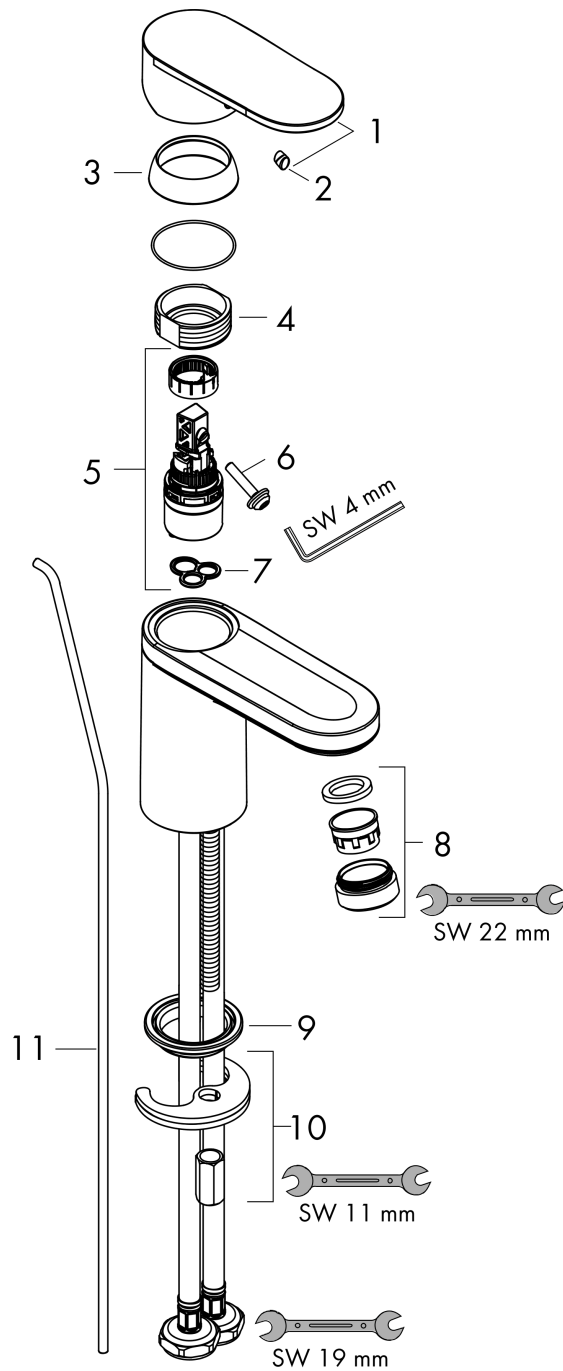

Vernis Blend

Single lever basin mixer 70 with isolated water conduction and pop-up waste set

Surfaces: **Chrome** Article Number: **71570000**

Description

product features

- consists of: single lever basin mixer, waste set
- ComfortZone 70
- projection: 89 mm
- spout height: 71 mm
- spray type: normal spray
- swiveling spray former
- maximum flow rate at 3 bar: 5 l/min
- ceramic cartridge
- temperature limitation adjustable
- with isolated water conduction - without contact with nickel and lead
- suitable for continuous flow water heaters
- pop-up waste set G 1¼
- material waste set: synthetic
- connection type: G ¾ connections
- connection dimension: DN15

Technology

Product image

Scale drawing

Vernis Blend

Single lever basin mixer 70 with isolated water conduction and pop-up waste set

Surfaces: **Chrome** Article Number: **71570000**

Flowchart

Vernis Blend

Single lever basin mixer 70 with isolated water conduction and pop-up waste set

Surfaces: **Chrome** Article Number: **71570000**

Exploded Drawing

Year of production: >04/21

Vernis Blend

Single lever basin mixer 70 with isolated water conduction and pop-up waste set

Surfaces: **Chrome** Article Number: **71570000**

Spare part list

Year of production: >04/21

Pos.	Description	Article Number	Price	PU
1	handle	93678000	€ 28,20	1
2	screw cover	96338000	€ 3,21	1
3	flange	93680000	€ 22,37	1
4	nut	93686000	€ 22,37	1
5	cartridge, assy	97685000	€ 57,12	1
6	locking screw for handle	95140000	€ 5,24	1
7	seal	98865000	€ 28,20	1
8	aerator swivelling M24x1 (5 l/min)	93834000	€ 18,33	1
9	seal Ø 42	98722000	€ 5,24	1
10	fixing set	96016000	€ 28,20	1
11	pull rod	93683000	€ 11,31	1
a	pop up waste	92168000	€ 35,94	1
b	lever arm 340mm (ball-Ø12mm)	96324000	€ 22,37	1