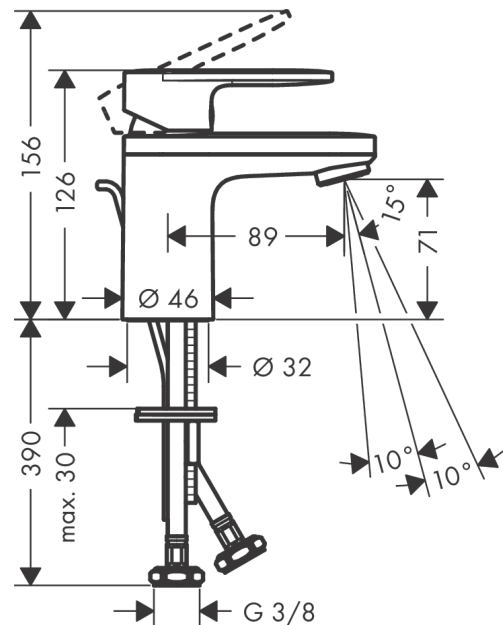

Vernis Blend

Single lever basin mixer 70 with isolated water conduction and pop-up waste set

Surfaces: **Chrome** Article Number: **71570000**

Description

product features

- consists of: single lever basin mixer, waste set
- ComfortZone 70
- projection: 89 mm
- spout height: 71 mm
- spray type: normal spray
- swiveling spray former
- maximum flow rate at 3 bar: 5 l/min
- ceramic cartridge
- temperature limitation adjustable
- with isolated water conduction - without contact with nickel and lead
- suitable for continuous flow water heaters
- pop-up waste set G 1¼
- material waste set: synthetic
- connection type: G ¾ connections
- connection dimension: DN15

Technology

Product image

Scale drawing

Vernis Blend

Single lever basin mixer 70 with isolated water conduction and pop-up waste set

Surfaces: **Chrome** Article Number: **71570000**

Flowchart

Vernis Blend

Single lever basin mixer 70 with isolated water conduction and pop-up waste set

Surfaces: **Chrome** Article Number: **71570000**

Exploded Drawing

Year of production: >04/21

Vernis Blend

Single lever basin mixer 70 with isolated water conduction and pop-up waste set

Surfaces: **Chrome** Article Number: **71570000**

Spare part list

Year of production: >04/21

Pos.	Description	Article Number	Price	PU
1	handle	93678000	€ 28,20	1
2	screw cover	96338000	€ 3,21	1
3	flange	93680000	€ 22,37	1
4	nut	93686000	€ 22,37	1
5	cartridge, assy	97685000	€ 57,12	1
6	locking screw for handle	95140000	€ 5,24	1
7	seal	98865000	€ 28,20	1
8	aerator swivelling M24x1 (5 l/min)	93834000	€ 18,33	1
9	seal Ø 42	98722000	€ 5,24	1
10	fixing set	96016000	€ 28,20	1
11	pull rod	93683000	€ 11,31	1
a	pop up waste	92168000	€ 35,94	1
b	lever arm 340mm (ball-Ø12mm)	96324000	€ 22,37	1